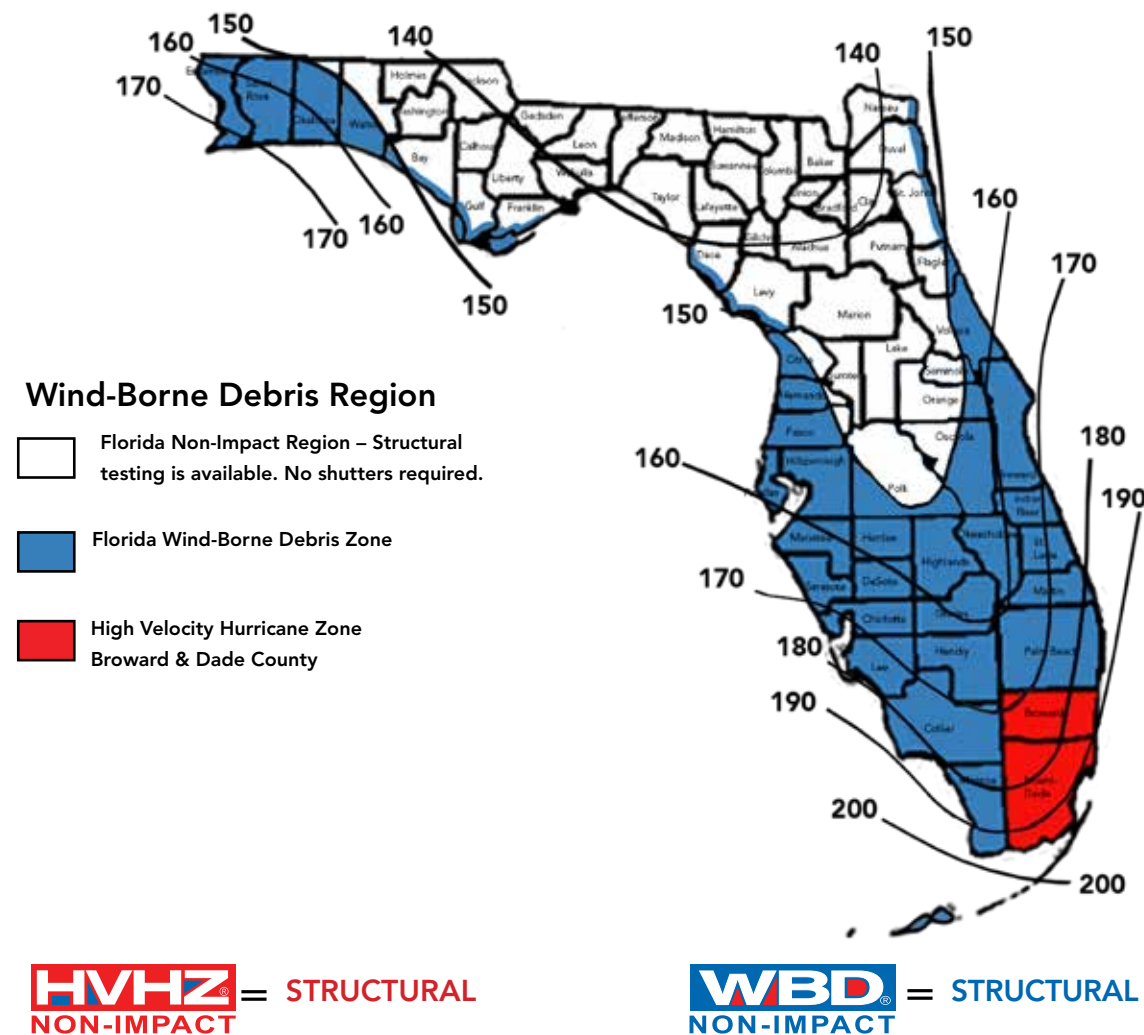

HURRICANE COMPLIANCE

HURRICANE COMPLIANCE

NON-IMPACT

Doors made to withstand high pressure

Our expertise in Florida and High Velocity Hurricane Zone (HVHZ) building codes means you can trust our doors systems to comply with the unique requirements needed for hurricane code compliance.

Non-Impact units have structural ratings and may be used in the HVHZ and/or WBD impact zones with certified shutters required.

We quote and order acknowledgments list the product approvals needed for each pre-hung door system. For additional code approvals and specific design pressure ratings, please see Price & Availability Guide

Some doors are approved for HVHZ for in-swing application but may have overhang requirements. Some systems with very high design pressure ratings may require surface bolts, and/or dead bolt security strikes.

We do not warrant the suitability of any product for any specific use. For additional code information, contact a representative, speak with a local plans examiner's office, or contact a contractor or engineer.