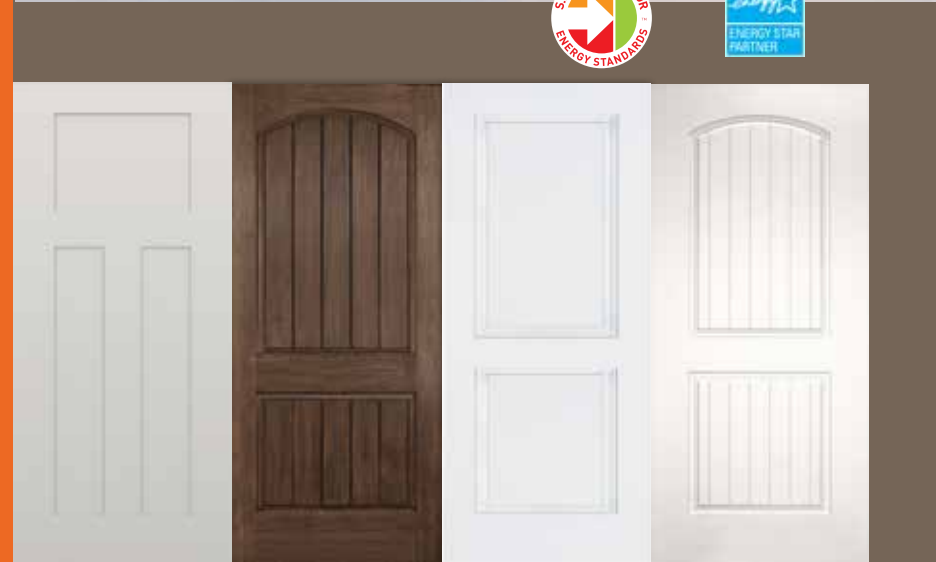

*High Velocity
Hurricane Zone &
Wind-Borne Debris*

All wood grained doors are sold unfinished and natural color is tan. Can be painted or stained.

All smooth doors are sold unfinished and natural color is white. Can be painted or faux finished.

All Solid Fiberglass Doors automatically meet impact Testing Standards for WBD.

THE MAKINGS OF A BETTER DOOR:

HYDROSHIED TECHNOLOGY
Strength and protection against moisture infiltration

LAMINATED VENEERED LUMBER (LVL)
Strength, durability and hardware reinforcement

10 GAUGE STEEL BEAM (NON-HVHZ ONLY)
Prevents thermal bowing

HIGH DENSITY POLYURETHANE CORE
Energy efficiency and noise reduction

FIBERGLASS REINFORCED SKIN
High impact and dent resistant

ALL DOORS SHOWN CAN BE BUILT AS DOUBLE DOOR SYSTEMS