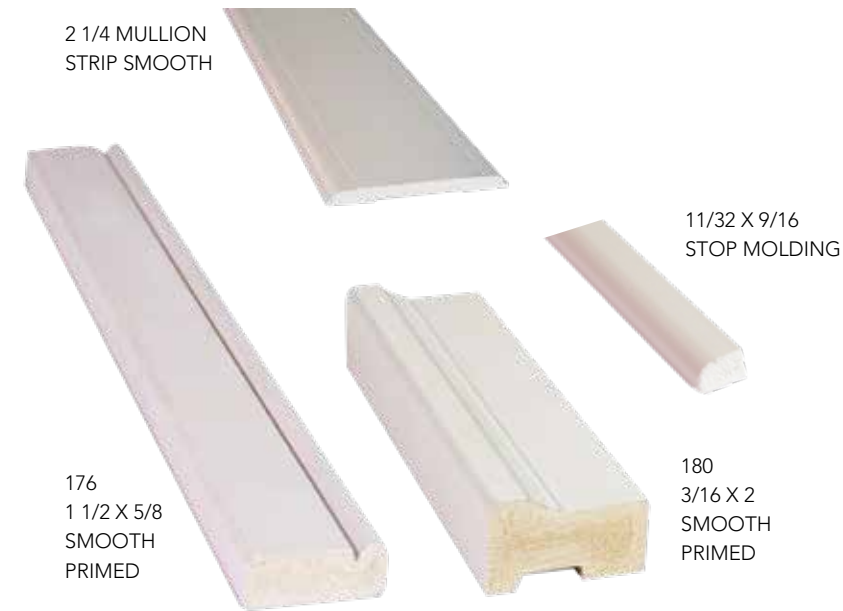

COMPONENTS

plastpro®

Brickmold & Trim

- White smooth molding can be painted or faux finished
- Tan textured molding can be painted or stained

BRICKMOLD AND MOLDING SMOOTH

SKU	SIZE	DESCRIPTION	FINISH
PFWBM17685	85"x1-1/2"x5/8"	Smooth PF Brickmold	White
PFWBM176102	102"x1-1/2"x5/8"	Smooth PF Brickmold	White
PFWBM18085	85" x 3/16"x2"	Smooth PF Brickmold	White
PFWBM180102	102"x1-3/16"x2"	Smooth PF Brickmold	White
PFMTS24M10000	100"x2-1/2"	Smooth PF Mullion Strip	White
PFWSSM100	100"x11/32"x9/16"	Smooth PF Sidelite Stop Molding	White