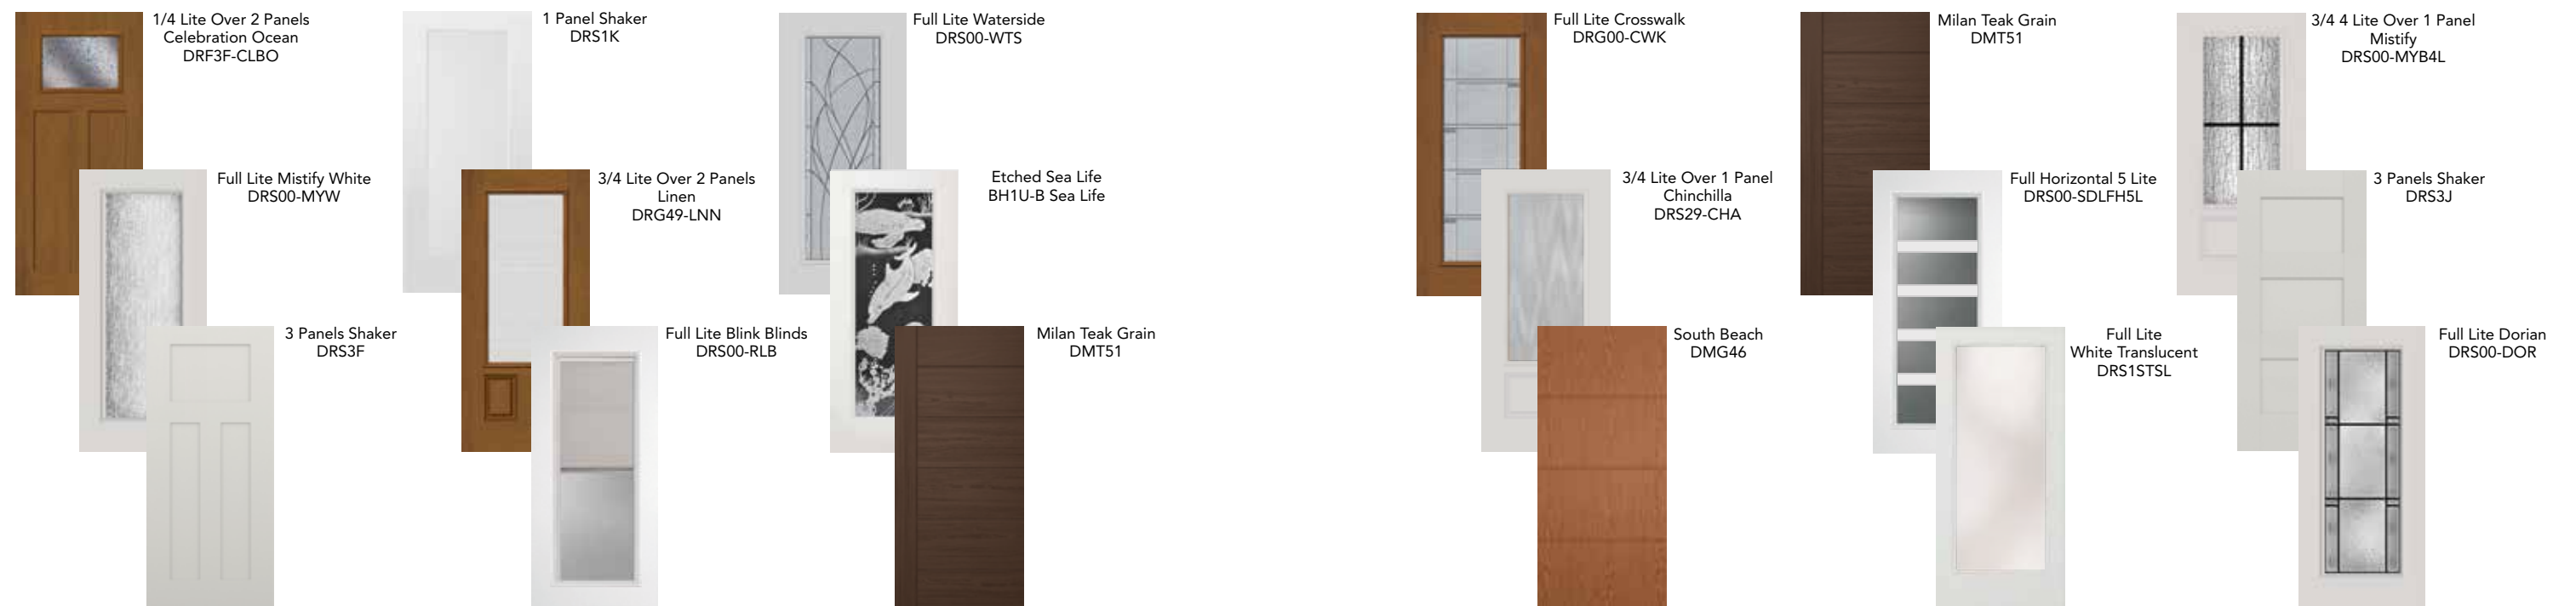

CONTEMPORARY

Contemporary homes reflect the architecture and design of today. They represent sharp design and clean curb appeal.