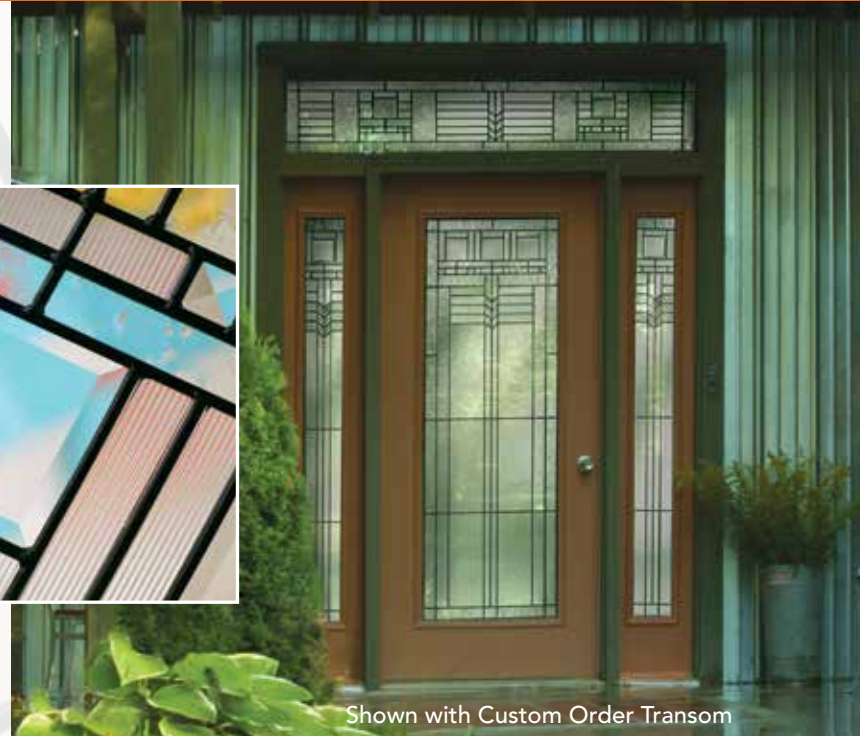

DECORATIVE

SEE PAGE 82 FOR ENERGY STANDARD GUIDANCE

DECORATIVE

CRAFTSMAN

Oak Park

Patina Caming

When you think Craftsman style, you're thinking Oak Park. A patina finish and handcrafted, textured glass create a striking geometric pattern reminiscent of Arts & Crafts design.

Glass Textures:
Clear Bevels
Clear Seedy
Crinkle
Thin Reed

Privacy Rating 9

CUSTOM PAGES 11-13

CLASSIC

Rain

LOW-E

This design features a vertical pattern and textured surface that creates the illusion of rain trickling down a window.