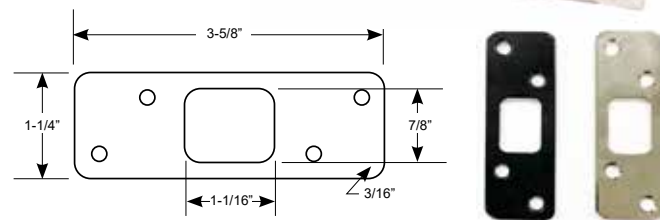

SECURITY STRIKE PLATES
(REQUIRED FOR USE WITH SOME HVHZ SINGLE DOOR UNITS)

SKU	DESCRIPTION	FINISH
YR02081BLACK	1-1/4"x3-5/8" DEADBOLT SECURITY STRIKE	BLACK
YR02081US26	1-1/4"x3-5/8" DEADBOLT SECURITY STRIKE	BRIGHT CHROME