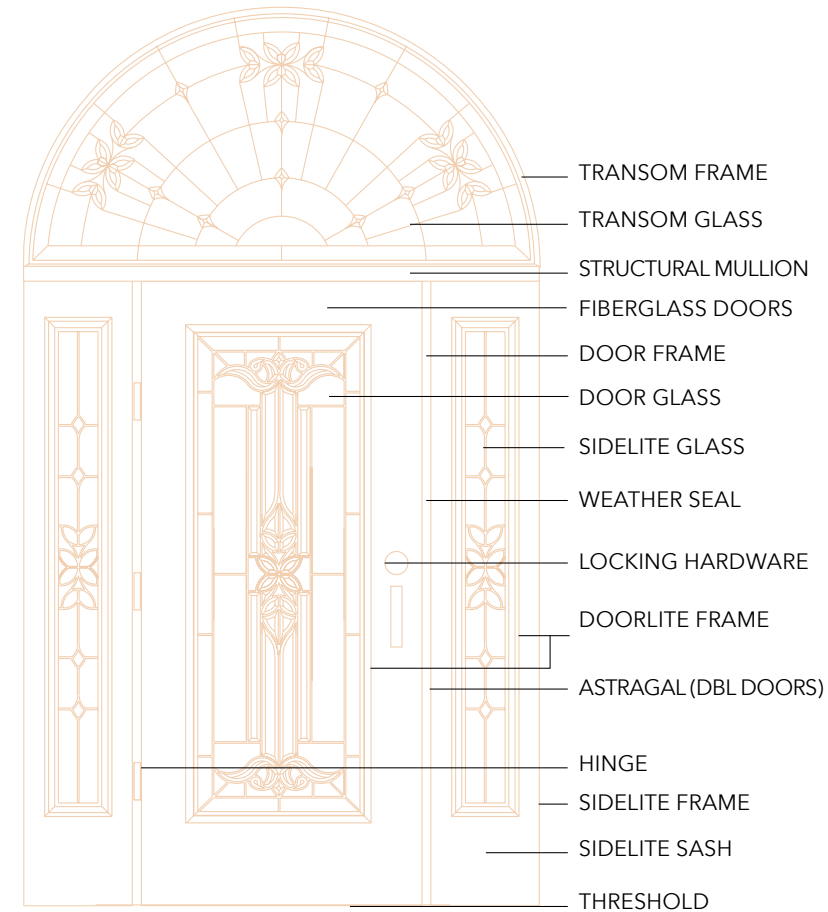

Quality components create the total package.

Collection of best-in-class components (doors, doorglass, frames, astragals, weather seals, thresholds, locksets, and hardware) used to create entry systems with enduring good looks and superior performance. The majority of our door systems are tested to the HVHZ (High Velocity Hurricane Zone) standards, the most stringent hurricane codes anywhere in the United States. Most all of our Door systems meet the minimum Florida Energy code.

Great craftsmanship, beautiful glass patterns, multiple finish hardware options, superior construction, and energy-saving features all come together in a wide range of entry systems that enhance the value of your home and add beauty to everyday living.

BHIDoors Commitment

All products featured are in stock ready to be built unless marked special order.

Unless otherwise noted, all products featured can be built into door systems that are compliant with hurricane structural, hurricane impact and the latest energy codes.

We continue our commitment to service excellence as we bring enduring beauty and value to exterior doors throughout Florida. – Established in 1954.

THRESHOLDS & ASTRAGALS

For additional security and weather protection our systems use DLP thresholds and astragals.

RESIDENTIAL LOCKSETS

Superior functionality and long lasting beauty.

RESIDENTIAL HARDWARE

Easy installation and secure performance.

Weather-seals

Keep cool air in and keep bugs out while benefiting from improved energy efficiency.

TRILENNIUM™ MULTI-POINT LOCKS

The ultimate fiberglass door security system. Multiple latches and bolts prevent forced entry and create additional weather sealing.

DOOR ACCESSORIES

Give your door more character by adding speakeasies, dentil shelves, or clavos.

Add beauty to and increase the value of your home with ODL's innovative line of doorglass.

FIBERGLASS DOORS AND PF FRAMES™

A lifetime of exceptional durability and performance for every door around your home.

CUSTOM GLASS

Custom glass for doors, sidelites, windows and transoms.

VENTILATING DOORS

Let in the breeze without compromising security with an optional window insert in your door (with a security screen).

ETCHED GLASS

A Unique line of doorglass inserts styled for Florida living. Etched glass displays traditional sandblasting.