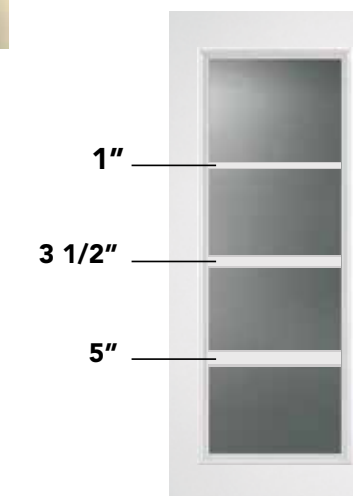

DECORATIVE

DECORATIVE

Simulated Divided Lites

LOW-E

One light ODL Zeel framed glass with Simulated Divided Lite bars adhered to both the inside and outside glass panes.

- Available in three widths: 1, 3.5, & 5"
- Textured, paintable/ stainable and made from recycled materials.

The Following Low-E Glass Styles are Available

Simulated Divided Lites

(Continued)