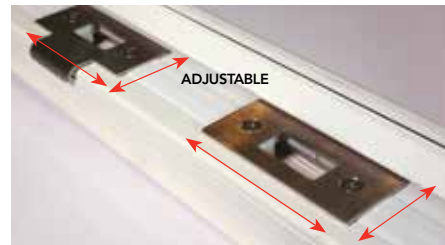

Adjustability