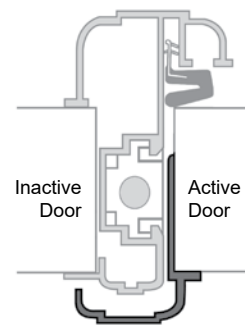

Slide bolt with machined center punch allows for precise bolt location and ease of installation.

Flat Contoured

Add on an Astragal Security Strip to any outswing double door combination for added security and clean finished appearance eliminating the reveal between the doors.