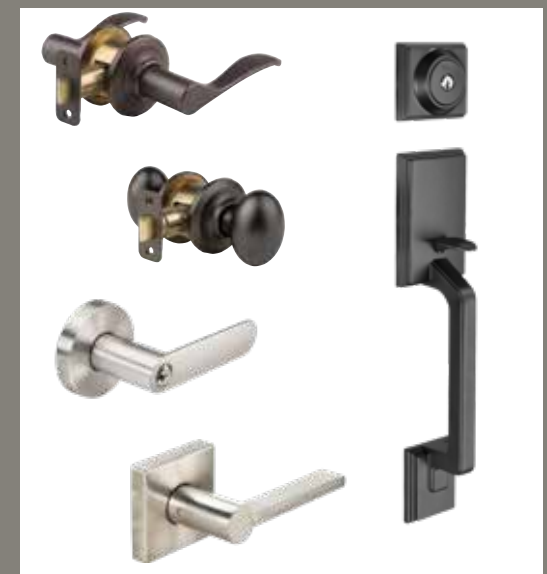

3/4 2 Panels 8/0
DRS2980

True 4 Panels 8/0
DRS4180

6 Panels 8/0
DRS6080

HARDWARE

HIGH SECURITY
LOCKS

STANDARD LOCKS

VIEWERS

PRIVACY LATCH

KICK PLATES

STOPS

FOR MORE SYSTEM COMPONENT
OPTIONS, REFER TO PAGES 84-90.

HARDWARE

HARDWARE

TRILENNIUM™

- Stainless steel face-plates and strikes
- Strike Rollers and latches draw the door panel into perfect alignment with the jamb for a tight seal
- A single downward turn of the interior handle releases all three deadbolts - making this system panic proof
 - Keying available
- Works with dedicated hardware shown below