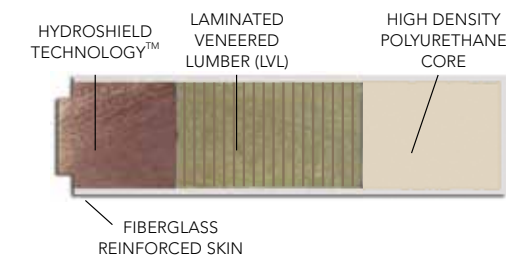

6/8 DOOR CROSS SECTION

Flush 6/8
DRS00