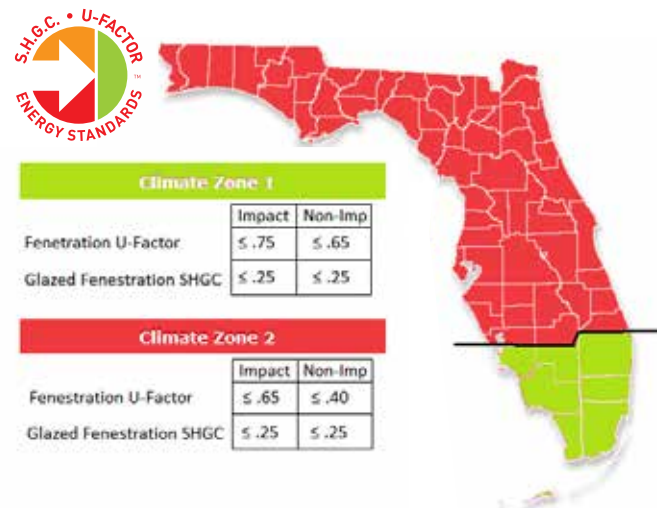

Florida Energy Efficiency Requirements