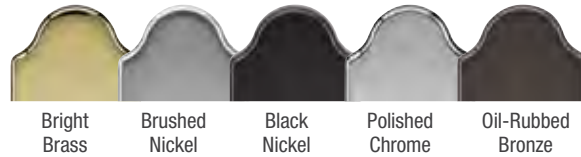

Finish Options