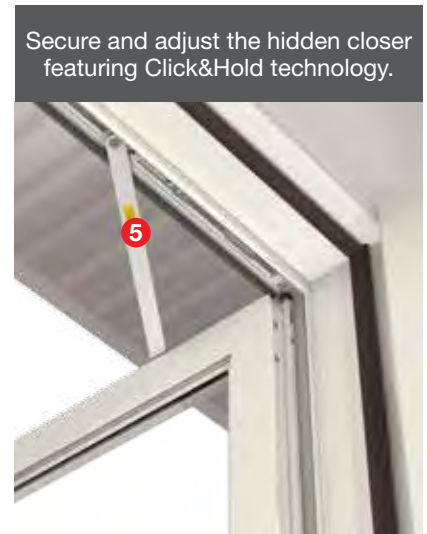

Note: See your Therma-Tru seller or visit www.thermatru.com for details on limited warranties and exclusions.

The storm door is easy to install at the jobsite.

The concealed hinges featuring retractable pins **4** and the revolutionary hidden closer with Click&Hold™ technology **5** enable a quick and intuitive installation experience. After the installation of the entry door, install the closer, sweep and hardware. Then, follow these three simple steps to complete the job. **Scan the QR code to learn more about storm door panel installation.**