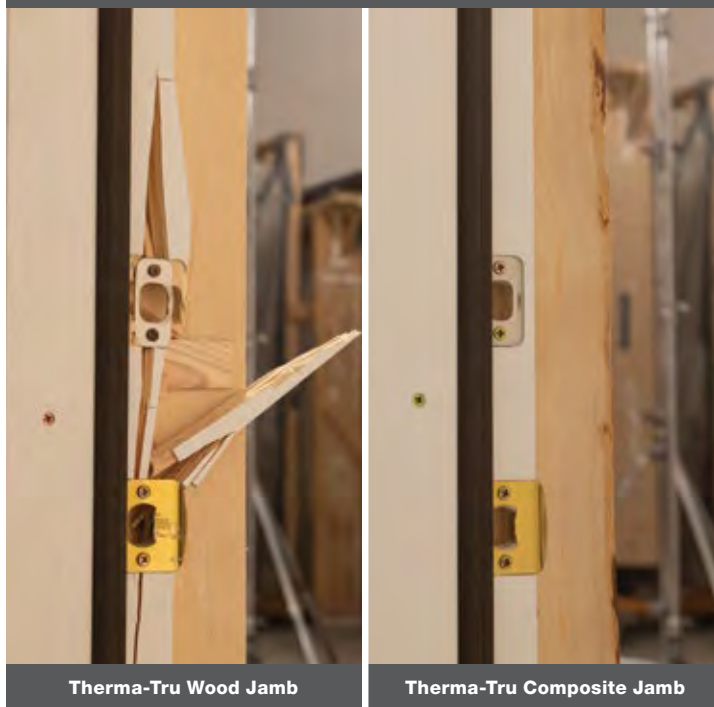

7/16" x 5/16" Cove Mould

Transom Sills

4-9/16"
6-9/16"

Pendulum Impact Test

Therma-Tru Wood Jamb

Therma-Tru Composite Jamb

Code-Compliant Options

Therma-Tru composite door frame delivers the durability and reliability you expect from Therma-Tru with options to meet select national and local building code requirements.**