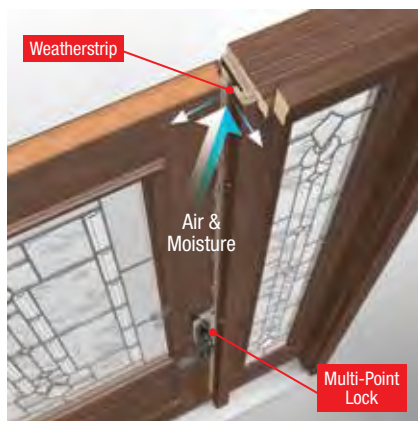

5 Multi-point locking system (recommended) engages the door and frame at three points from top to bottom for enhanced security while helping to preserve the **weatherstrip's** seal even under wind pressure.