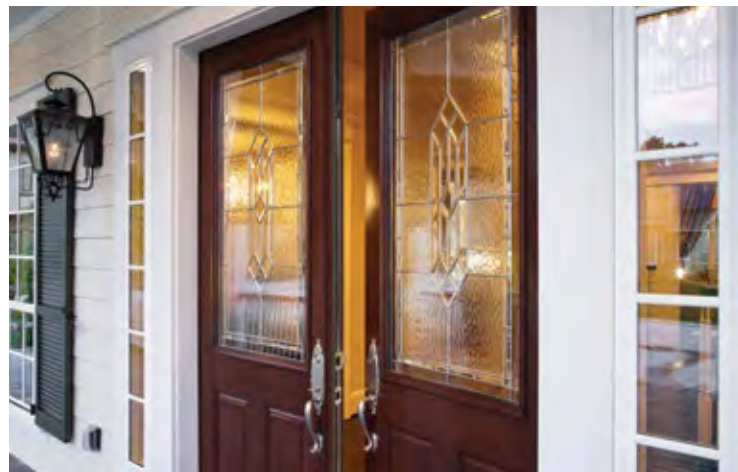

Note: Finish colors may vary from an actual application due to fluctuations in finishing or printing. See page 287 for important product details that may help with your purchase decision.

Bottom: Classic Craft Mahogany Grain, Provincial Glass, Doors – CCR804028

Right Page, Top: Fiber-Classic Oak Collection, Clear Glass with GBGs, Doors – 8000-12, Finish – Raven

Right Page, Bottom Left: Classic Craft Fir Grain, Homeward Glass, Doors – CCA211, Finish – Driftwood

Right Page, Bottom Right: Fiber-Classic Oak Collection, Clear Glass with GBGs, Doors – FC8313, Finish – Barley

Key

Tru-Defense Eligible