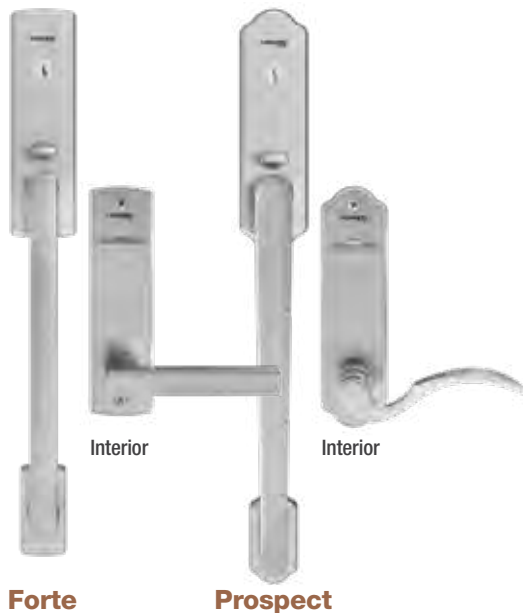

Handleset Options for Standard Door MPLS

Designed to complement Therma-Tru® door styles from traditional to contemporary.

Forte

Prospect

Finish Options

Heirloom

Venture

Millennium