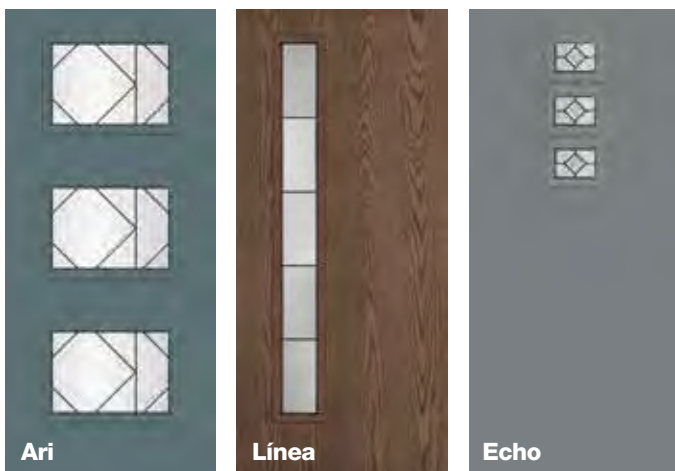

Pulse® Pages 246-259

A contemporary series of door styles and glass designs that can be combined to make a bold statement.