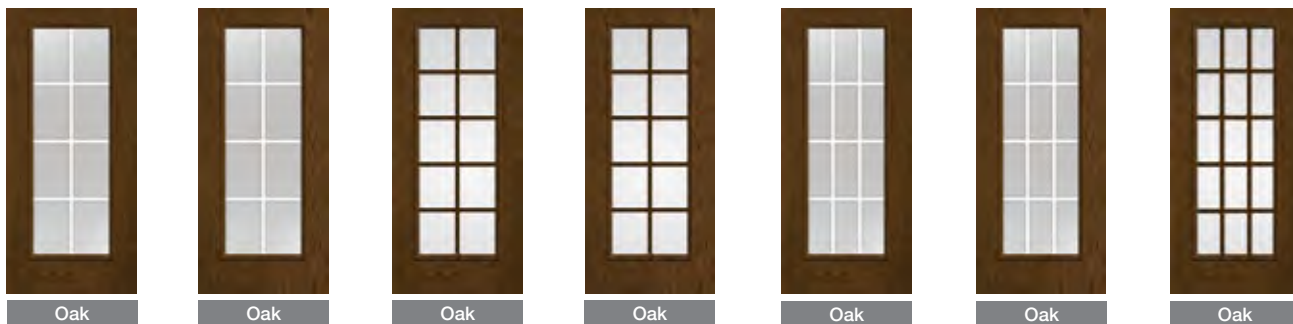

Oak

FC1212
* ♦ ♦ ♦ E
2'6" x 6'8"
2'8" x 6'8" (7'0")
2'10" x 6'8" (7'0")
3'0" x 6'8" (7'0")

Oak

FC1203
* ♦ ♦ ♦ E
2'6" x 6'8" (7'0")
2'8" x 6'8" (7'0")
2'10" x 6'8" (7'0")
3'0" x 6'8" (7'0")

Oak

FC138
* ♦ ♦ ♦ E
2'6" x 6'8"
2'8" x 6'8" (7'0")
2'10" x 6'8" (7'0")
3'0" x 6'8" (7'0")

Oak

1285
* ♦ ♦ ♦ E
2'6" x 6'8" (7'0")
2'8" x 6'8" (7'0")
2'10" x 6'8" (7'0")
3'0" x 6'8" (7'0")

Oak

FC1208
* ♦ ♦ ♦ E
2'6" x 6'8"
2'8" x 6'8" (7'0")
2'10" x 6'8" (7'0")
3'0" x 6'8" (7'0")

Oak

FC1200
* ♦ ♦ ♦ E
2'6" x 6'8" (7'0")
2'8" x 6'8" (7'0")
2'10" x 6'8" (7'0")
3'0" x 6'8" (7'0")

Oak

FC18
* ♦ ♦ ♦ E
2'6" x 6'8"
2'8" x 6'8" (7'0")
2'10" x 6'8" (7'0")
3'0" x 6'8" (7'0")

1284
* ♦ ♦ ♦ E
2'6" x 6'8" (7'0")
2'8" x 6'8" (7'0")
2'10" x 6'8" (7'0")
3'0" x 6'8" (7'0")

FC828
* ♦ ♦ ♦ E
2'6" x 8'0"
2'10" x 8'0"
3'0" x 8'0"

81828
* ♦ ♦ ♦ E
2'6" x 8'0"
2'8" x 8'0"
2'10" x 8'0"
3'0" x 8'0"

81208P
* ♦ ♦ ♦ E
2'6" x 8'0"
2'8" x 8'0"
2'10" x 8'0"
3'0" x 8'0"

81208
* ♦ ♦ ♦ E
2'6" x 8'0"
2'8" x 8'0"
2'10" x 8'0"
3'0" x 8'0"

FC1209SL
* ♦ ♦ ♦ E
10" x 6'8"
12" x 6'8"
14" x 6'8"

FC1201SL
* ♦ ♦ ♦ E
12" x 6'8" (7'0")
14" x 6'8" (7'0")

FC1211SL
* ♦ ♦ ♦ E
10" x 6'8"
12" x 6'8"
14" x 6'8"

FC1202SL
* ♦ ♦ ♦ E
12" x 6'8" (7'0")
14" x 6'8" (7'0")

FC1208SL
* ♦ ♦ ♦ E
10" x 6'8"
12" x 6'8"
14" x 6'8"

FC1200SL
* ♦ ♦ ♦ E
12" x 6'8" (7'0")
14" x 6'8" (7'0")

FC18SL
* ♦ ♦ ♦ E
10" x 6'8"
12" x 6'8"
14" x 6'8"

12102SL
* ♦ ♦ ♦ E
12" x 6'8" (7'0")
14" x 6'8" (7'0")

81208SL
* ♦ ♦ ♦ E
12" x 8'0"
14" x 8'0"

Clear Glass with Divided Lites *Continues on next page.*

Key

- No Stile Lines
- ★ Low-E Glass (LE)
- Simulated Divided Lites (SDL)
- ♦ Flat or Contour White Grilles Between Glass (GBGF / GBGC)
- ♦ Flat Almond Grilles Between Glass (GBGF)
- ♦ Flat Bronze Grilles Between Glass (GBGF)
- NEW Scrolled & Flat Advanta Lite Frame
- NEW Scrolled Advanta Lite Frame
- Vented Sidelite Options
- 6 WBDR Options
- 6 WBDR / HVHZ Options
- E Elevated 10" Bottom Rail Options
- ▲ 6'6" Height Available