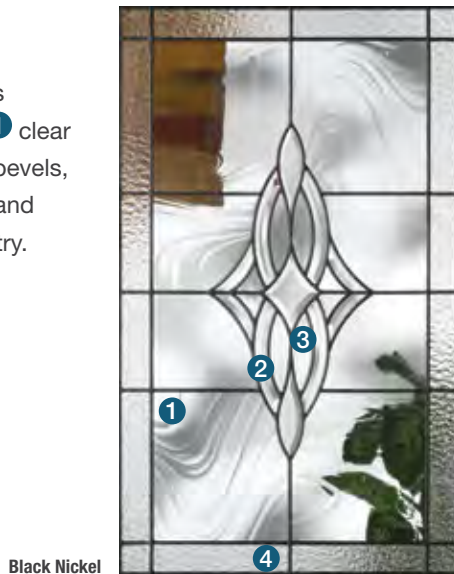

Black Nickel