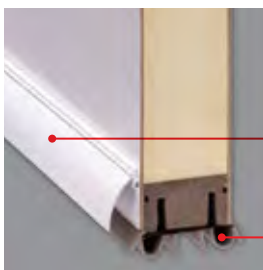

Rain Deflector

Bottom Sweep

Bottom of door;
exterior view.