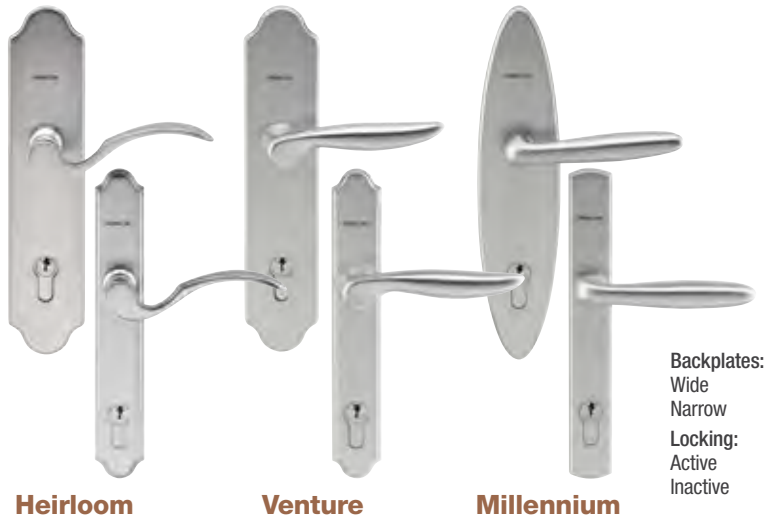

Handleset Options for Standard Door MPLS

Designed to complement Therma-Tru® door styles from traditional to contemporary.

Forte

Prospect

Finish Options

Heirloom

Venture

Millennium