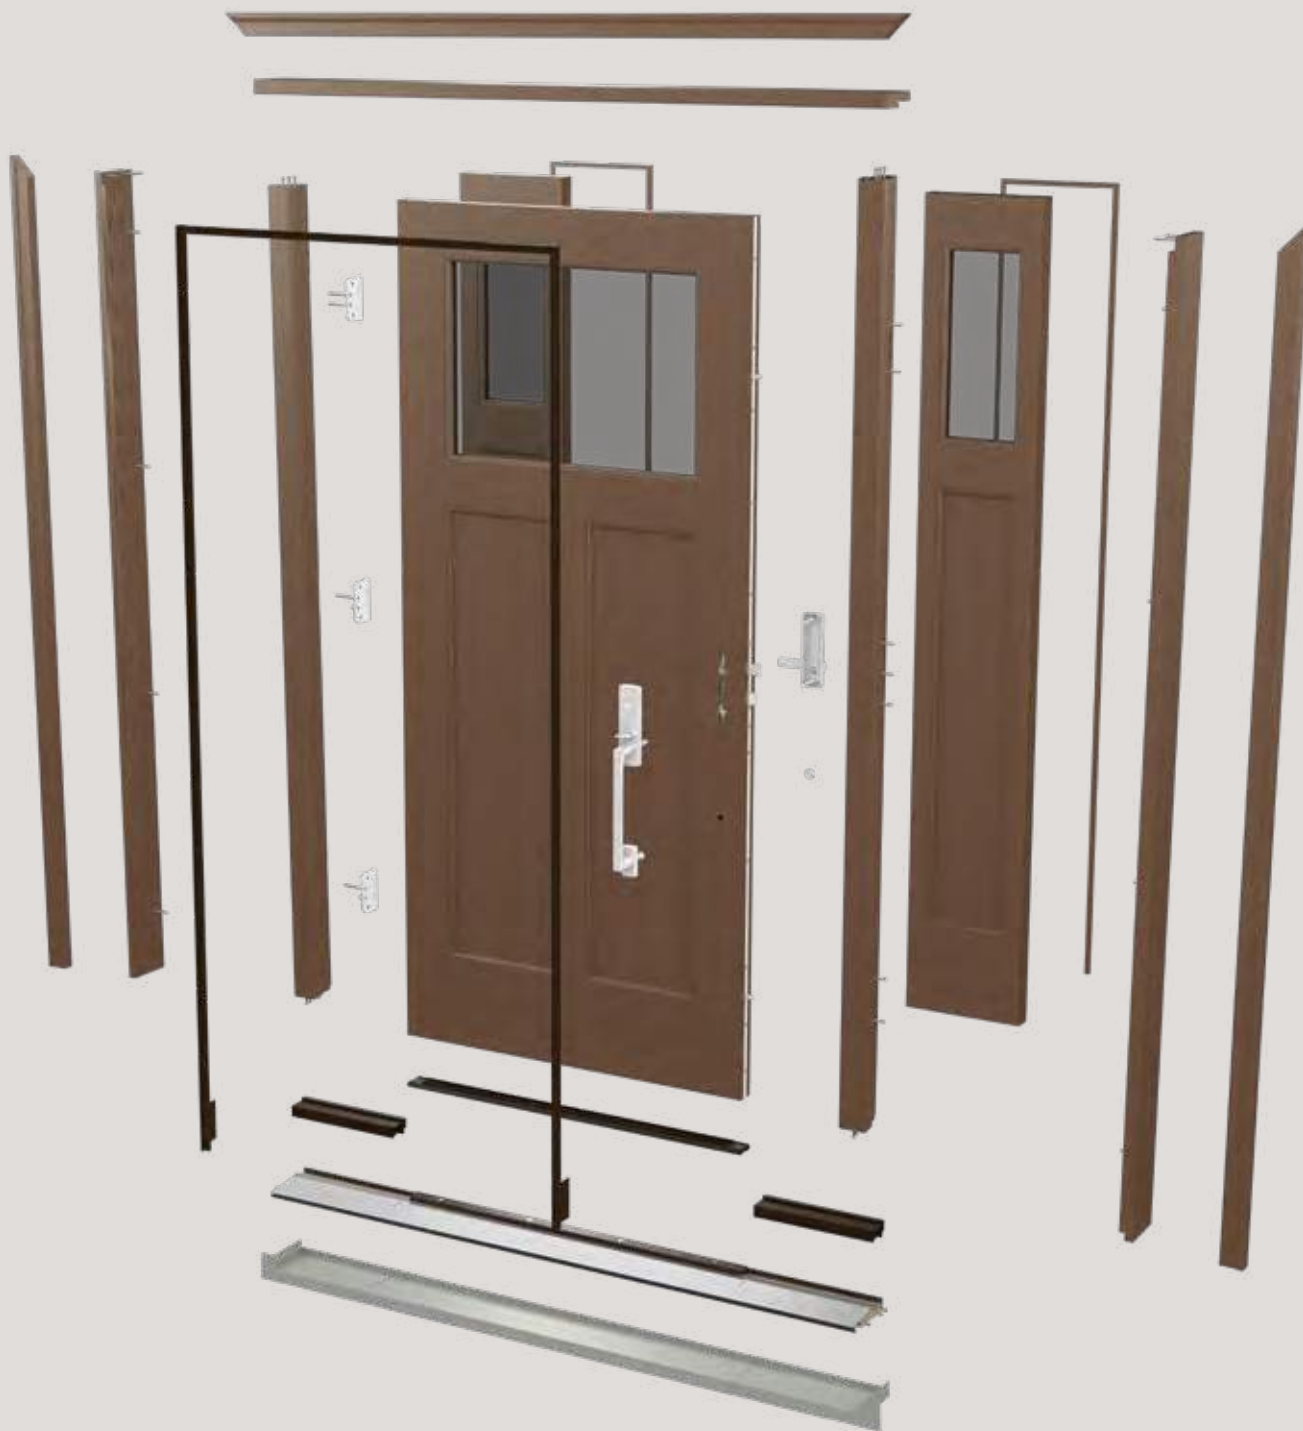

Next-level engineering.

Classic Craft complete entryway systems are designed with a full suite of premium-grade components, including ball-bearing hinges, medium-reach weatherstrip, 7-shape corner seal pads and more. Each piece is engineered with craftsman precision to create an unrivaled entry experience built to perform for a lifetime.