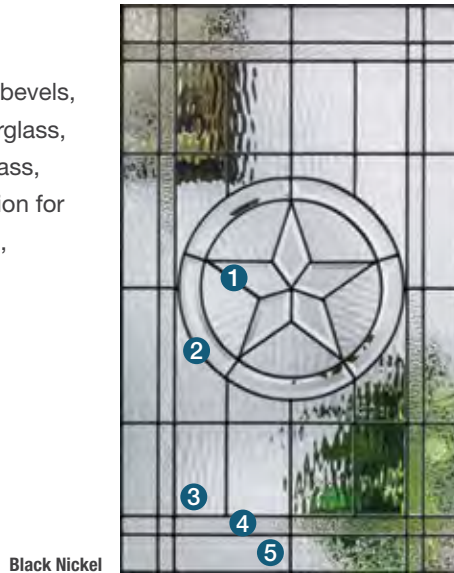

Glass Privacy Rating

Black Nickel

Brushed Nickel

Texas Star

Beautifully crafted with ① clear bevels, ② curved bevels, ③ clear waterglass, ④ granite glass, ⑤ glue chip glass, there's no mistaking the inspiration for this recognizable design. Strong, independent and all-American.