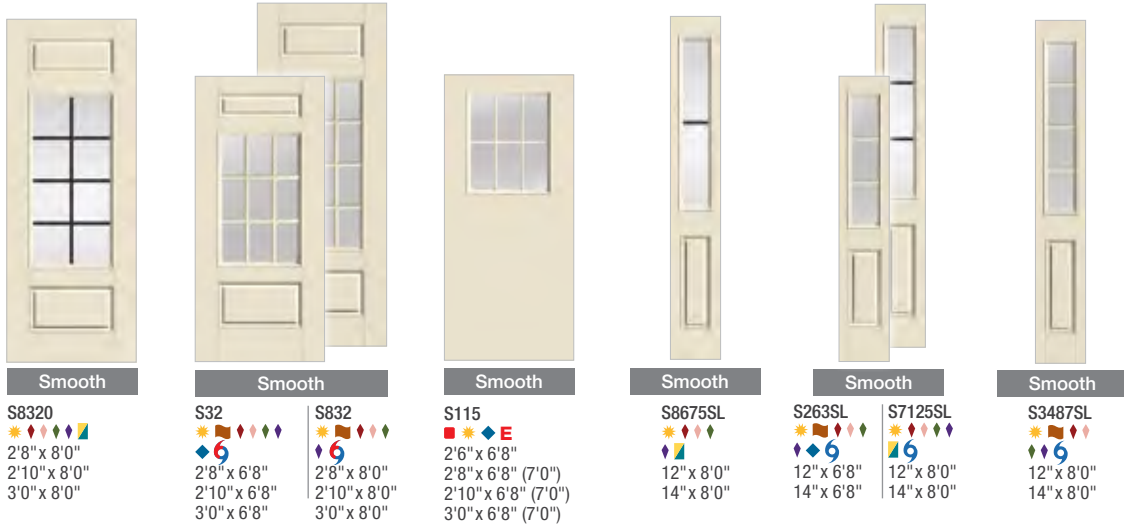

Clear Glass with Divided Lites *Continued*

Smooth
S8320
★ ◆ ◆ ◆ ◆
2'8" x 8'0"
2'10" x 8'0"
3'0" x 8'0"

Smooth
S8675SL
★ ◆ ◆ ◆ ◆
◆ ◆ ◆ ◆ ◆
12" x 8'0"
14" x 8'0"

Smooth
S263SL
★ ◆ ◆ ◆ ◆
◆ ◆ ◆ ◆ ◆
12" x 6'8"
14" x 6'8"

Smooth
S7125SL
★ ◆ ◆ ◆ ◆
◆ ◆ ◆ ◆ ◆
12" x 8'0"
14" x 8'0"

Smooth
S3487SL
★ ◆ ◆ ◆ ◆
◆ ◆ ◆ ◆ ◆
12" x 8'0"
14" x 8'0"