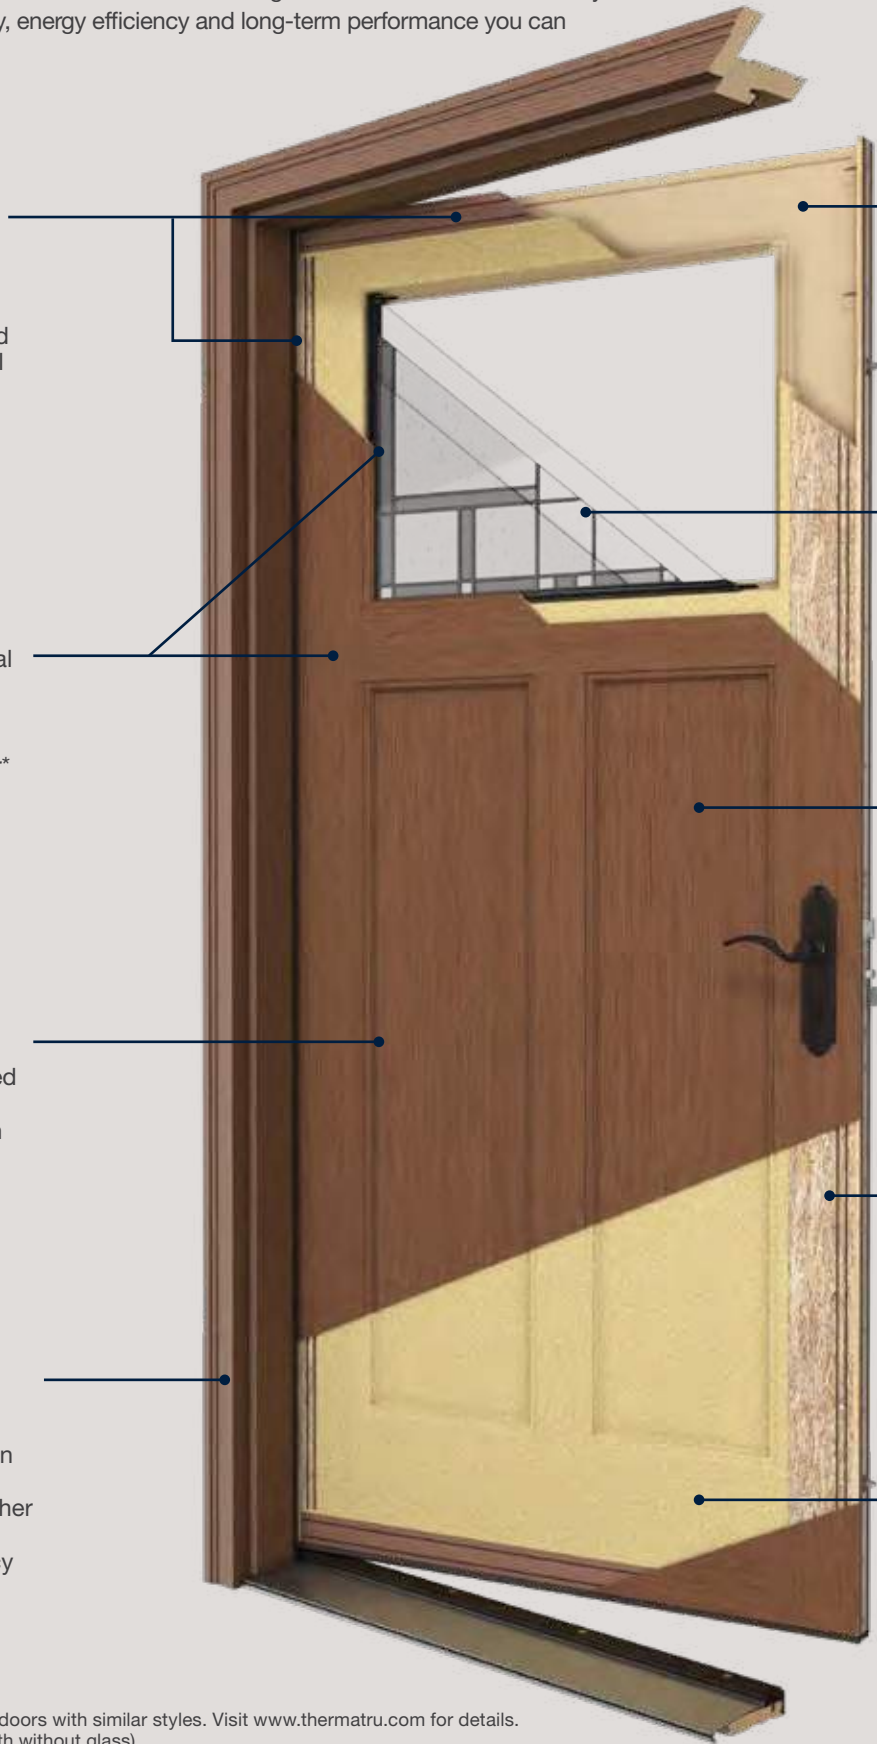

Premium construction, inside and out.

Highlighting the best of craftsmanship and innovation, Classic Craft premium entryways boast impressive, well-designed features and remarkable construction. The inner workings of each Classic Craft door lay the foundation for exceptional strength, security, energy efficiency and long-term performance you can depend on for years to come.

Engineered for Moisture Protection

Features composite top and bottom rails and solid hardwood edges for increased moisture and rot protection all the way around the door.

Designed with Authenticity

Features construction identical to wood doors with narrow stiles and rails, and flush-glazed glass options that are more than 10% wider* to welcome more natural light into the home.

Tested to Withstand Mother Nature

Designed and rigorously tested to withstand and protect from the damaging effects of harsh weather conditions.

Therma-Tru® Door Frame

Created specifically for Thermo-Tru doors to deliver an entire entry system designed and engineered to work together to resist leaks and drafts, and help maintain energy efficiency and weather resistance.

*Comparison of Classic Craft to other standard fiberglass doors with similar styles. Visit www.thermatru.com for details.

**Comparison of R-Values of fiberglass to wood doors (both without glass).

Right Page Top: Classic Craft Walnut Grain Door – CCW8901L; Low-E Glass Direct Set Sidelite – DRS82131SL, Finish – Acorn

Right Page Middle: Classic Craft Mahogany Grain, Homeward Glass, Door – CCM82801, Finish – Barley

Right Page Bottom: Classic Craft Canvas Door – CCV220; Low-E Glass, Sidelites – CCV100SL, Finish – Indigo