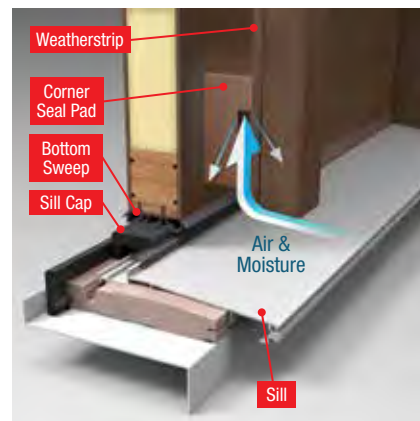

3 Corner seal pads (inswing only) complete the seal between the **sill cap**, **bottom sweep** and **weatherstrip** to help block potential pathways where wind-driven moisture can infiltrate the bottom corner of the door system.