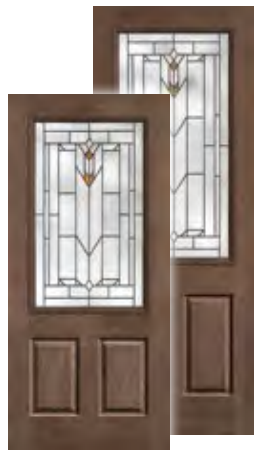

Arborwatch® ◆

Artissa Collection
Mahogany*

CCR1417 3'0" x 6'8"
CCR81417 3'0" x 8'0"
3'6" x 8'0"