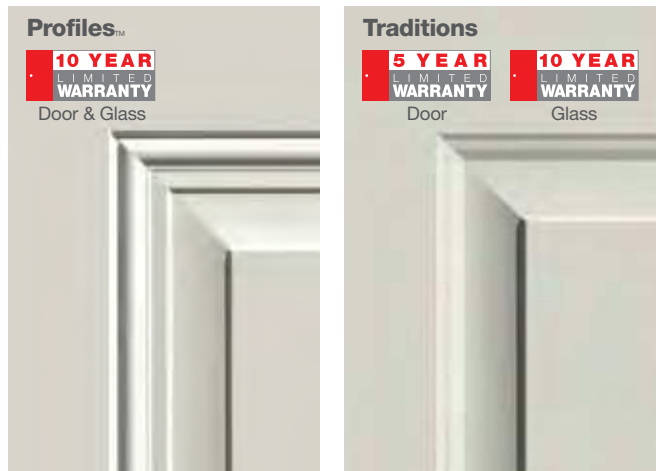

Steel Pages 218-241

Bring style and affordability together to create very attractive results with our steel doors.

Pulse® Pages 246-259

A contemporary series of door styles and glass designs that can be combined to make a bold statement.