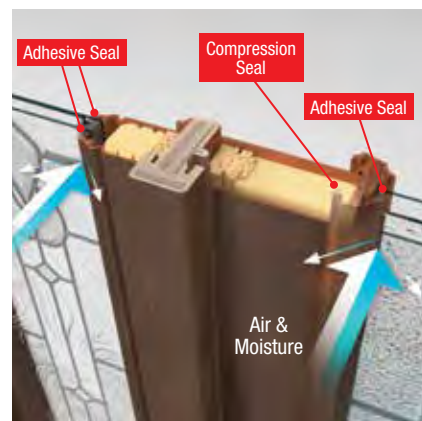

6 Lip-lite frame (shown right) features a **compression seal** against weather on the outside of the **door** and an **adhesive seal** against weather on the outside of the **glass**. **Flush-glazed glass** (shown left) is built directly into the door without a Lip-lite frame, featuring a **high-performance adhesive weather seal** inside and out.