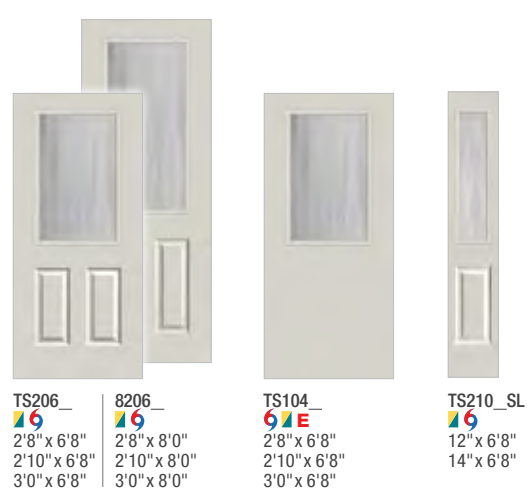

Privacy & Textured Glass

Key

- Low-E Glass (LE)
- Turtle Glass
- Simulated Divided Lites (SDL)
- Flat or Contour White Grilles Between Glass (GBGF / GBGC)
- Flat Almond Grilles Between Glass (GBGF)
- Flat Bronze Grilles Between Glass (GBGF)
- Flat or Contour Black Grilles Between Glass (GBGF / GBGC)
- Fixed Grilles (FXG)
- NEW Scrolled & Flat Advanta Lite Frame
- NEW Scrolled Advanta Lite Frame
- WBDR / HVHZ Options
- Elevated 10" Bottom Rail Options
- PVC Doorlite Frame**