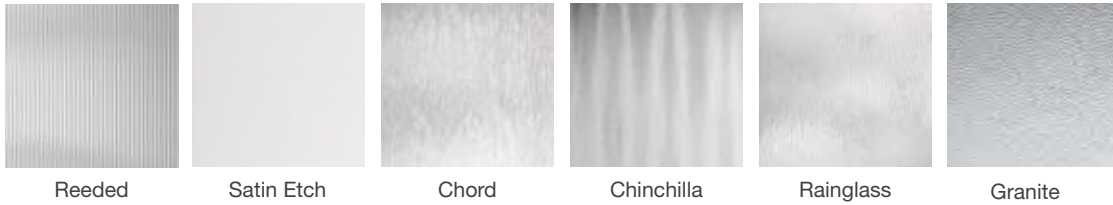

Each style is available in any of these material choices.

3 Select a GLASS.

Find an available glass design to complete the statement you want to make.

Privacy & Textured Glass

Available for all Pulse door styles.