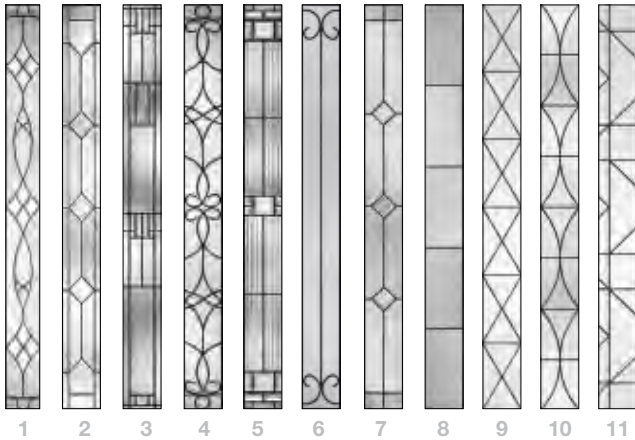

Decorative Glass

Available for Línea.