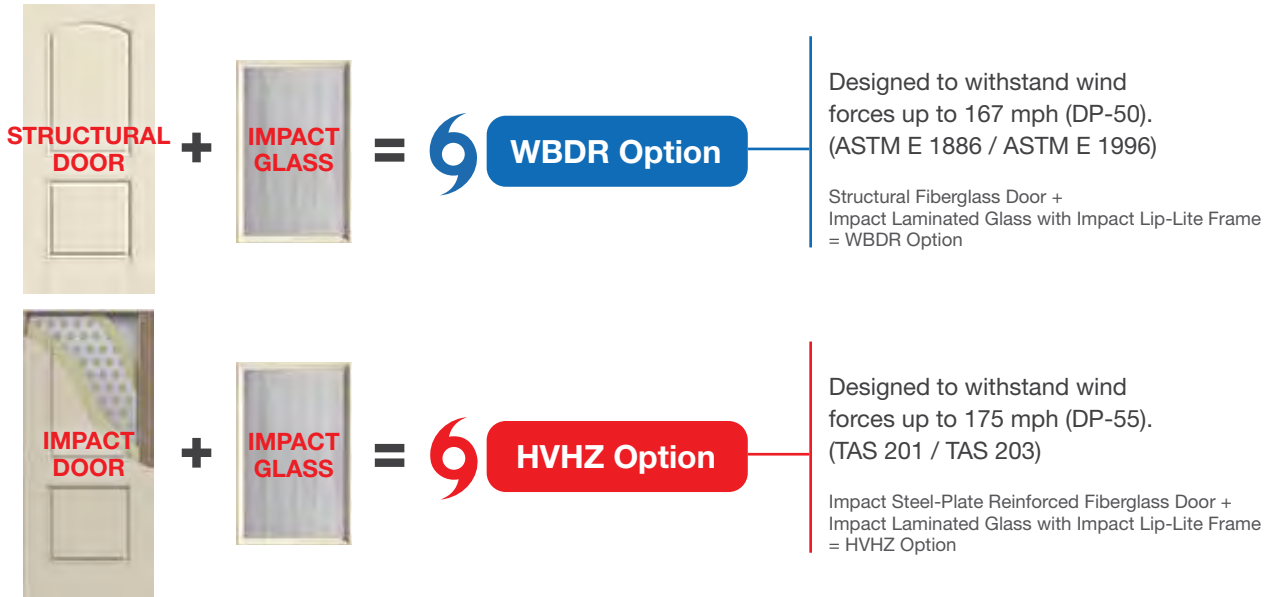

2 Use the icons to find available Therma-Tru® product options in this catalog.

WBDR / HVHZ Options: Look for this icon to find door and sidelite styles that can be configured for WBDR or HVHZ.

3 Verify that there is a Therma-Tru product approval specific to your area for the door system configuration before buying.*

4 Make sure the product is installed in compliance with the product approval to meet building codes.

The performance of the door system depends on how it is installed. Proper installation is required to comply with building codes.

*Product approvals show that the door system meets applicable codes when selected, assembled and installed as instructed. Note: See your Therma-Tru seller or visit www.thermatru.com for product approvals and installation instructions. Always confirm building code requirements in your area before buying. Follow weather and news reports to assess severe weather situations and obey local authorities' shelter and evacuation orders. No product guarantees safety for persons or property, nor makes any premises hurricane- or impact-proof.