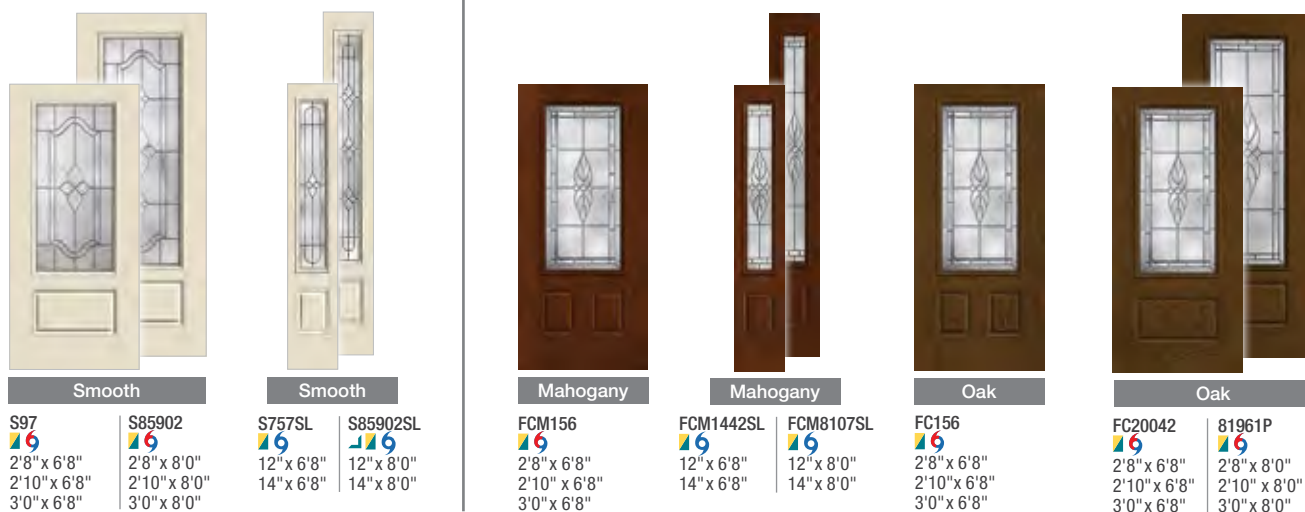

Kensington™ ◆ ◆ ◆

Kensington *Continues on next page.*

Key

- Black Nickel Caming (1D)
- Flat Lite Frame
- WBDP / HVHZ Options
- Brushed Nickel Caming (1C)
- NEW Scrolled & Flat Advanta Lite Frame
- Brass Caming (1A)
- WBDP Options
- Wrought Iron (1W)