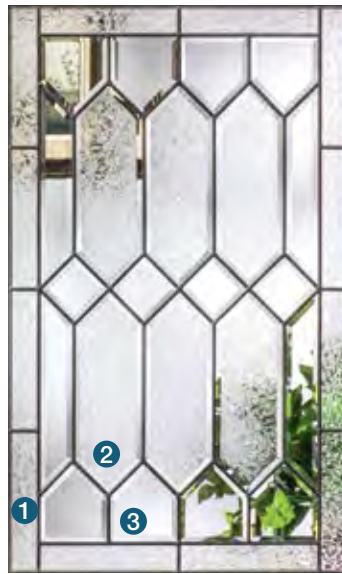

Black Nickel

Black Nickel

Sedona

Art meets glass in Sedona where Arts and Crafts simplicity is designed with **1** slump glass, **2** clear bevels, **3** clear antique glass and coming.