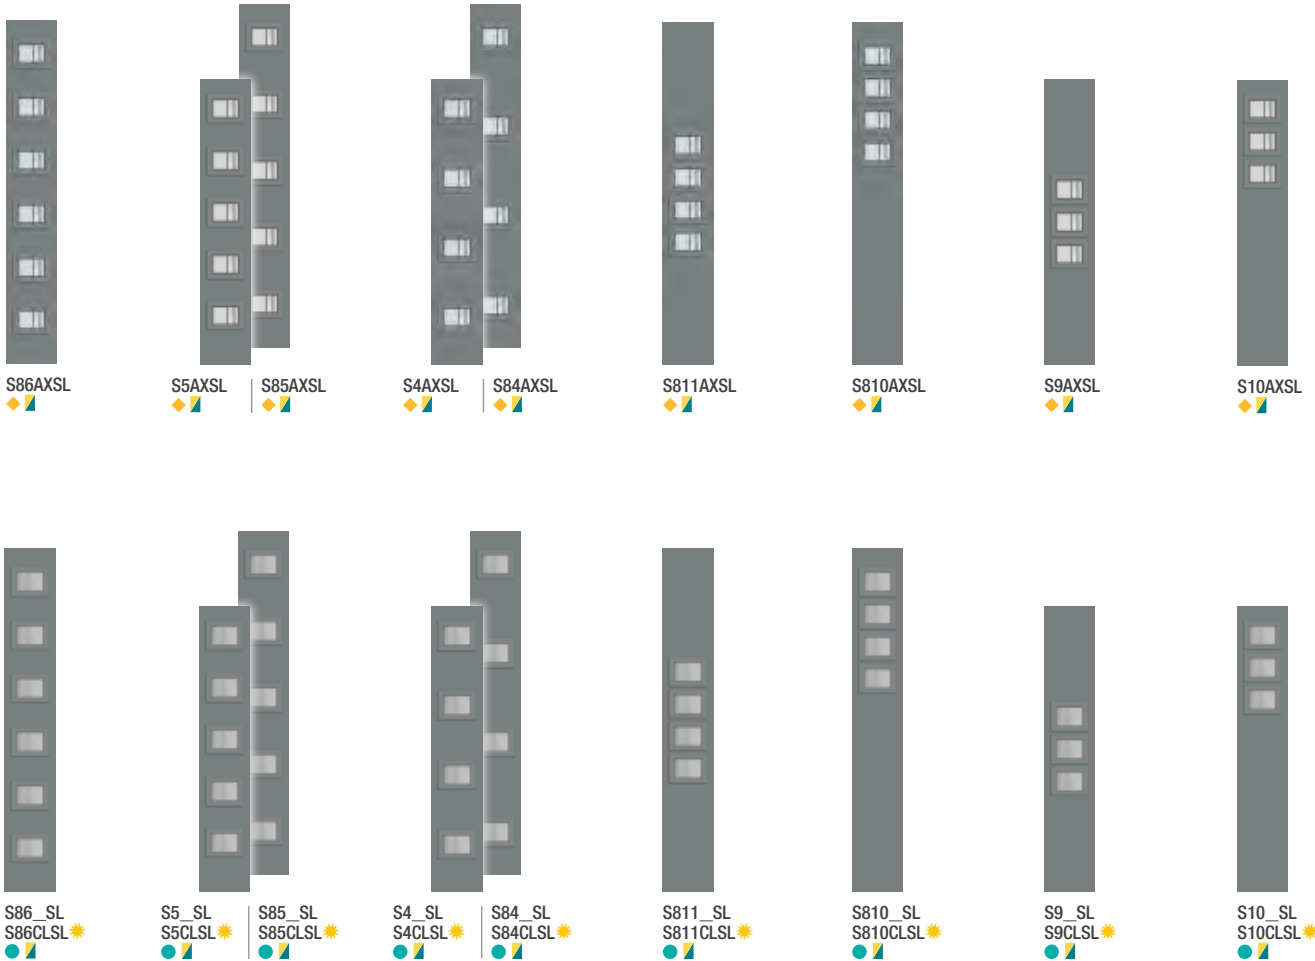

Privacy & Textured Glass Options
Add the code to the blank in the style number for the desired door and glass combination. For details on glass options, see page 248.

XK = Reeded	XJ = Chinchilla
XE = Satin Etch	XR = Rainglass
XC = Chord	XN = Granite

Key

- Low-E Glass (LE)
- Black Nickel Caming (1D)
- Vented Sidelite Options
- **NEW** Scrolled & Flat Advanta Lite Frame

It's your decision, by design.
Select a look for the door and sidelites. Choose a material. Find an available glass design and frame to complete the statement. Stain or paint it any color. Explore all the possible combinations at thermatru.com/pulse.

Wood-Grained Fiberglass: Mahogany or Oak (Shown in Driftwood stain.)	Smooth Fiberglass	Steel	

Note: Door and sidelite styles shown in smooth fiberglass with flat lite frame. To see styles in other material choices, go to thermatru.com/pulse.

Note: See page 287 for important product details that may help with your purchase decision.
Right Page, Top: Pulse Línea, Low-E Glass with Flat Lite Frame, Door – S81RCL, Direct Set Sidelite – DRS82131SL, Finish – Chestnut
Right Page, Bottom: Pulse Echo, Satin Etch Glass with Flat Lite Frame, Door – S85XE, Sidelite – S85XESL, Finish – Onyx