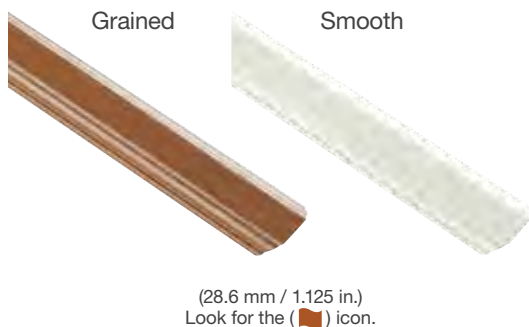

SDL Bar Options

Smooth SDL bars are color matched to PrismaGuard Alpine.