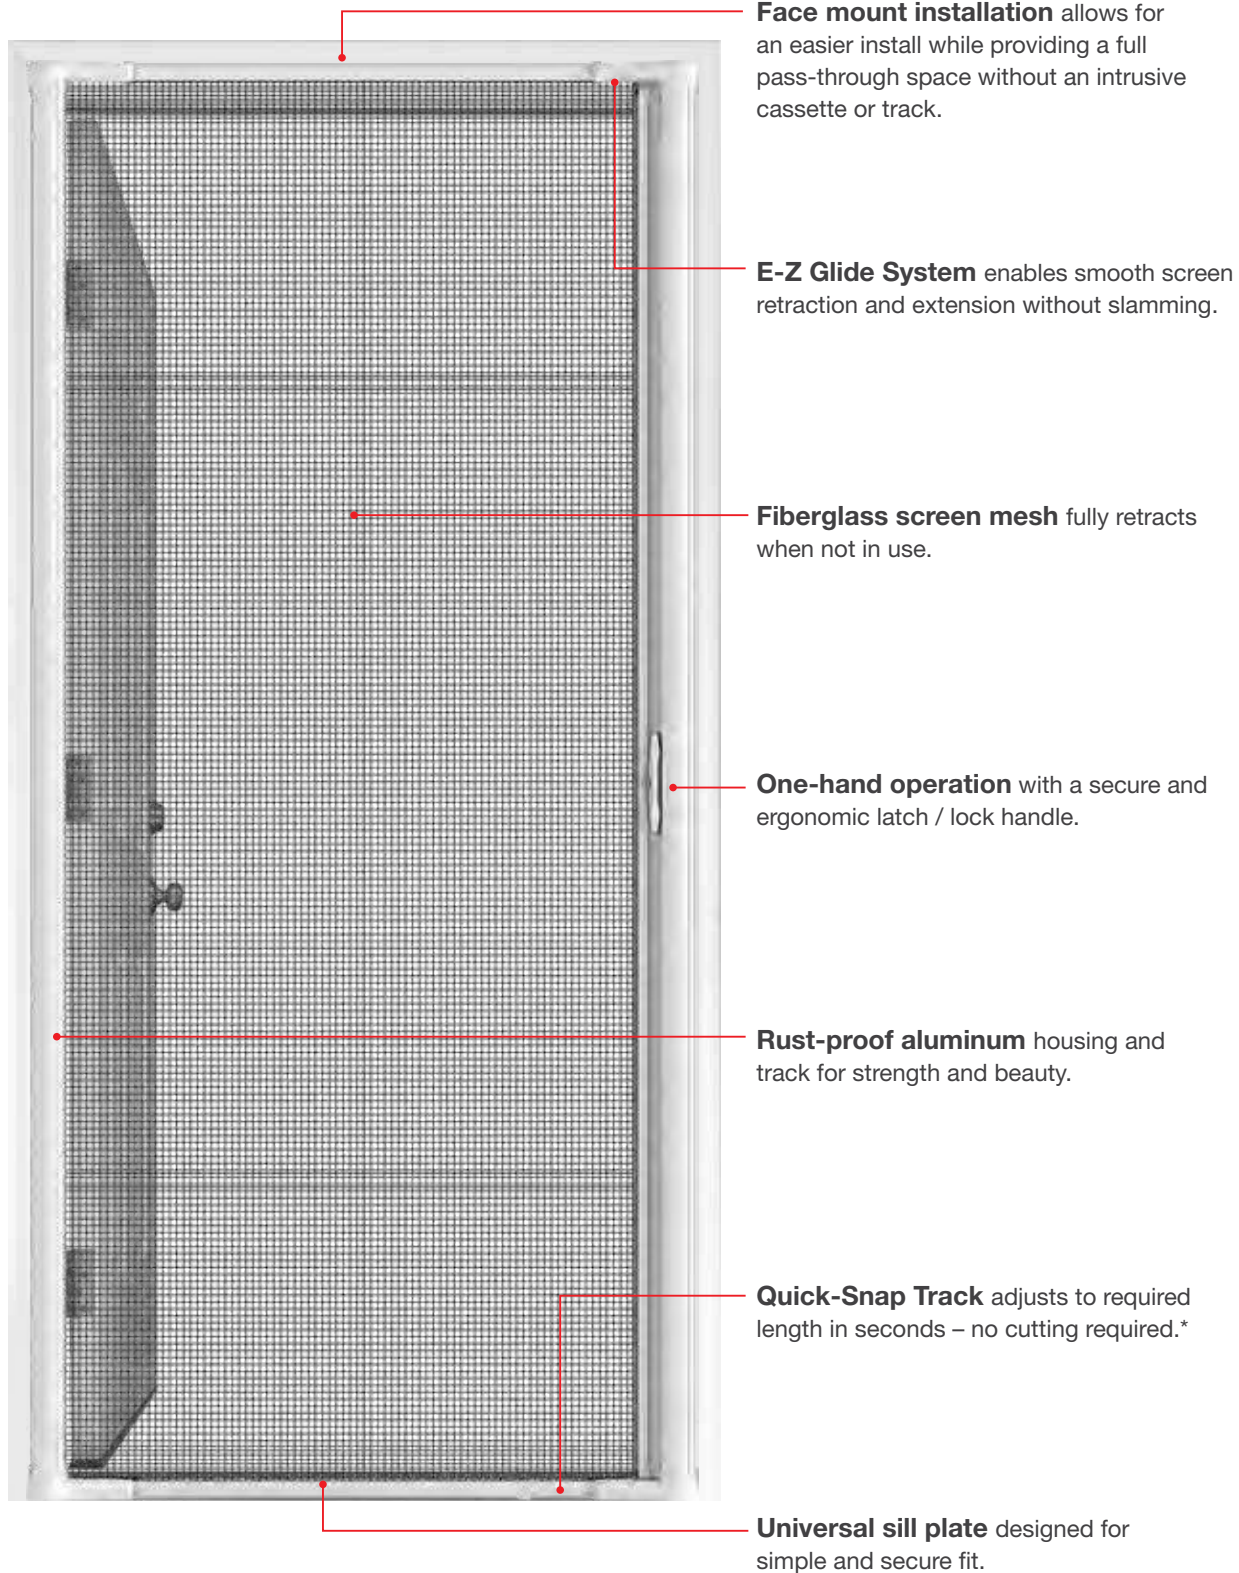

Welcome fresh air and natural light into the home while keeping debris and insects out. Therma-Tru retractable screen doors feature a discreet, hidden design that helps provide a seamless transition from indoors to out. Plus, it's been quality tested for compatibility with Therma-Tru® entry door systems.