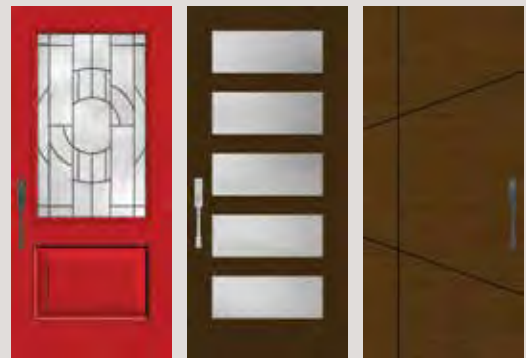

Visionary Collection

Modern | Confident | Minimal

Note: Finish colors may vary from an actual application due to fluctuations in finishing or printing. See your Therma-Tru seller or visit www.thermatru.com for details on limited warranties and exclusions.