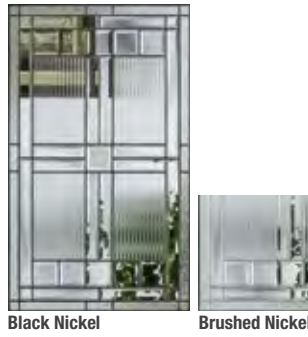

Black Nickel   Brushed Nickel
Saratoga
Glass Privacy Rating: **7**