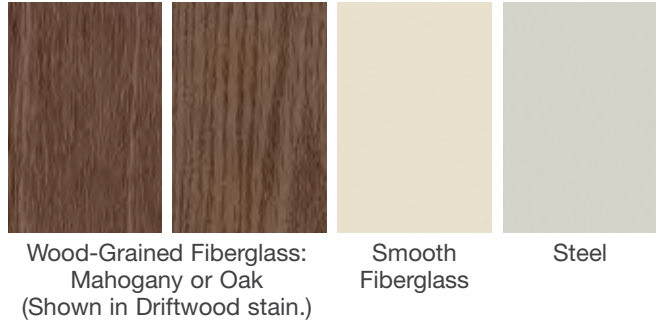

2 Choose a MATERIAL.

Each style is available in any of these material choices.

3 Select a GLASS.

Find an available glass design to complete the statement you want to make.