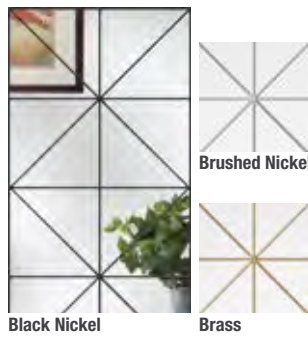

Black Nickel   Brass
NEW Calix
Glass Privacy Rating: **1**