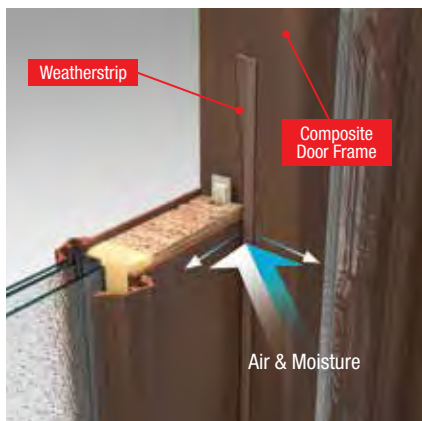

1 Weatherstrip is engineered in a variety of profiles to provide the best possible fit with our door systems, helping to deliver a precise seal between the **door** and **frame**. In addition, a rot-free Therma-Tru **composite door frame*** delivers extra protection from the damaging effects of moisture.