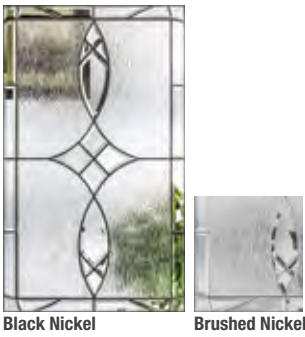

Decorative & Specialty Glass Designs**

Black Nickel   Brushed Nickel
Blackstone
Glass Privacy Rating: **7**