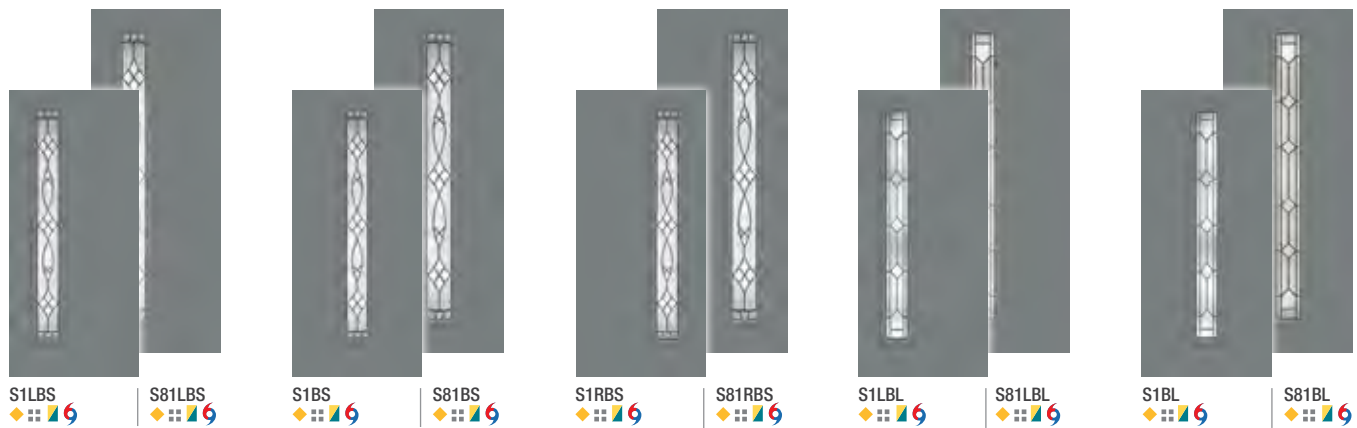

Línea

Note: Product images show exterior side of door.

			It's your decision, by design. Select a look for the door and sidelites. Choose a material. Find an available glass design and frame to complete the statement. Stain or paint it any color. Explore all the possible combinations at thermatru.com/pulse.
Wood-Grained Fiberglass: Mahogany or Oak (Shown in Driftwood stain.)	Smooth Fiberglass	Steel	

Note: Door and sidelite styles shown in smooth fiberglass with flat lite frame. To see styles in other material choices, go to thermatru.com/pulse.

Note: See page 287 for important product details that may help with your purchase decision.
Top: Pulse Ari, Axis Glass with Scrolled Lite Frame, Door – S83AX, ©TheHouseDesigners.com