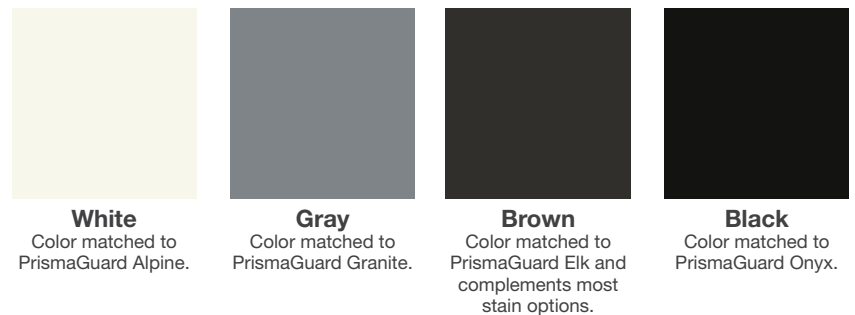

Color Options

Features a maintenance-free finish.