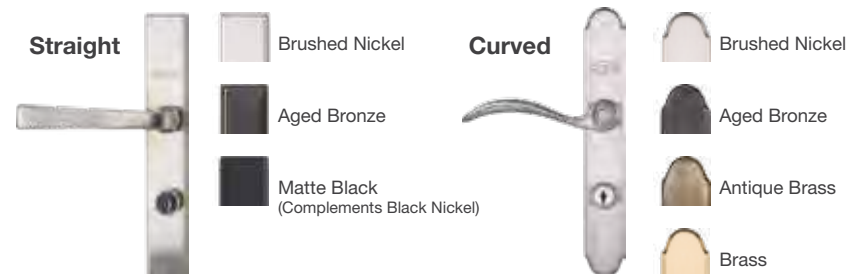

Note: See your Therma-Tru seller or visit www.thermatru.com for details on limited warranties and exclusions.

The storm door is easy to install at the jobsite.

The concealed hinges featuring retractable pins **4** and the revolutionary hidden closer with Click&Hold™ technology **5** enable a quick and intuitive installation experience. After the installation of the entry door, install the closer, sweep and hardware. Then, follow these three simple steps to complete the job. **Scan the QR code to learn more about storm door panel installation.**

Color Options

Features a maintenance-free finish.

7 QuickFit™ Handlesets***

CLASSIC CRAFT®

An unrivaled entry experience.

Transform the entry into a one-of-a-kind experience. One that blends artistry, craftsmanship and modern engineering. Captivate the senses with remarkably authentic wood grains, exquisite handcrafted glass and sumptuous design details found only in Classic Craft. Because homes with uncompromising style demand uncompromising entryways.