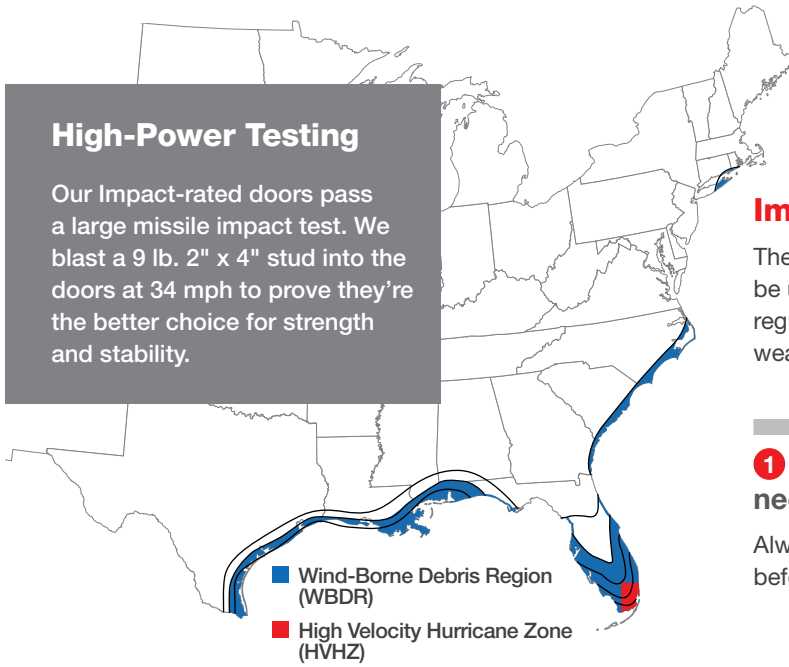

Tough when you need it. Beautiful always.

High-Power Testing

Our Impact-rated doors pass a large missile impact test. We blast a 9 lb. 2" x 4" stud into the doors at 34 mph to prove they're the better choice for strength and stability.

Impact-Rated Products

Therma-Tru offers Impact-rated doors and glass that can be used to meet high-wind and coastal region codes and regulations, offering excellent performance in extreme weather conditions while providing added protection.

1 Use the map as a guide to find out if you need product for WBDR or HVHZ.

Always confirm building code requirements in your area before buying.*