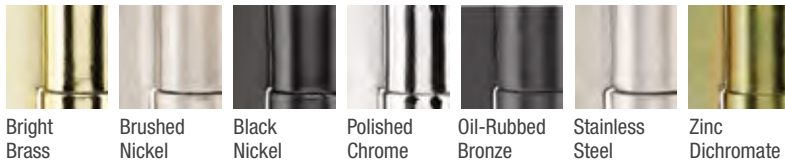

Self-Aligning Ball-Bearing

(Recommended for heavier Fiber-Classic, Smooth-Star and Steel doors.)

Contains locating tabs to assist in accurate alignment with specific door systems.

Classic-Craft® Ball-Bearing

(Recommended for Classic Craft premium entryways.)

Ball bearings help protect each hinge pivot for added support and stability.

Self-Aligning

(Recommended for heavier Fiber-Classic, Smooth-Star and Steel doors.)

Contains locating tabs to provide accurate alignment with specific door systems. Note: Non-removable pin option available with fixed pins, providing security on outswing applications.

Classic-Craft® Ball-Bearing – Staggered Hole Pattern

(Recommended for Classic Craft premium entryways.)

Ball bearings help protect each hinge pivot for added support and stability. Staggered hole pattern helps simplify assembly process. Note: Non-removable pin option available with fixed pins, providing security on outswing applications.

Security Tab

Security tabs prevent door from being taken off hinges, providing security on outswing applications.

Spring-Loaded

UL Listed with self-closing spring mechanism that helps pull the door closed for convenience or meets code requirements that may be applicable in Fire-door applications.*

Hinge Finish Options

Hinge Finish Options	■ = Available • = Not Applicable		Adjustable	Classic Craft® Ball-Bearing	Classic Craft® Ball-Bearing – Staggered Hole Pattern	Classic Craft® Ball-Bearing – Staggered Hole Pattern (Non-Removable Pin)	Self-Aligning Ball-Bearing	Self-Aligning	Self-Aligning NRP (Non-Removable Pin)	Security Tab	Spring-Loaded
	Bright Brass	■	■	■	■	■	■	•	•	•	•
Brushed Nickel	■	■	■	■	■	■	■	■	■	■	
Black Nickel	■	■	■	■	■	■	•	■	•	■	
Polished Chrome	■	■	■	■	■	■	•	■	•	■	
Oil-Rubbed Bronze	■	■	■	■	■	■	■	■	•	■	
Stainless Steel	•	■	■	■	■	■	•	■	■	■	
Zinc Dichromate	•	■	■	■	■	■	■	■	■	■	

Hinges position the door to properly compress the weatherstrip and help ensure smooth operation. Features options to suit various applications and mate with mortise pockets machined into our doors. Adjustable security strike plate wraps around the jamb and engages the frame for added support and strength, and resistance against forced entry.