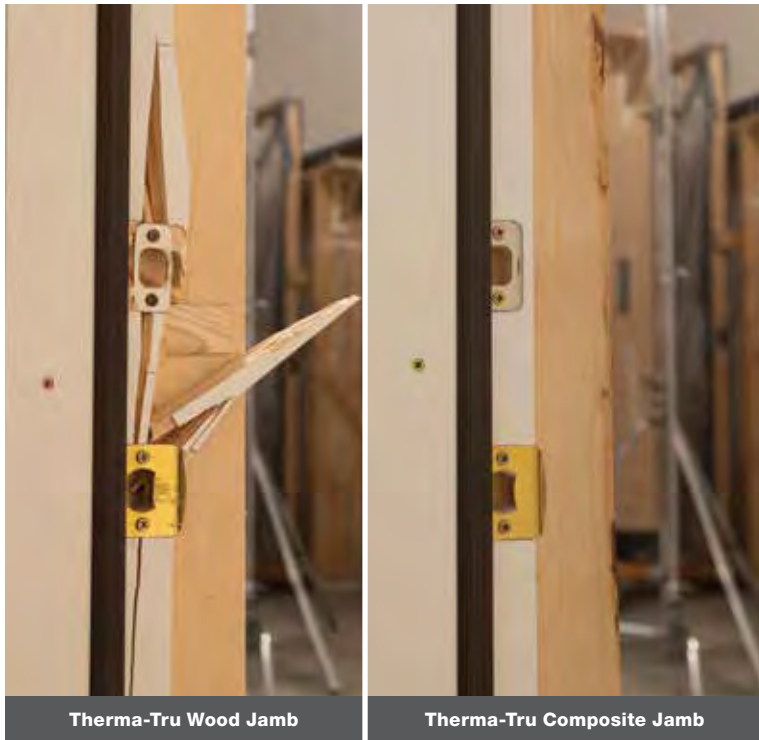

*Comparison of pendulum impact test results for Therma-Tru composite door frame and standard finger-jointed Pine wood door frame, both with similar pre-hung doors.

**Comparison of pendulum impact test results for Therma-Tru doors in steel versus fiberglass. Visit www.thermatru.com for details.

¹Source: FBI Uniform Crime Reporting Program, "2019 Crime in the United States."

²Source: FBI Uniform Crime Reporting Program, "2019 Crime in the United States," Table 7.

³Source: www.asecurelife.com