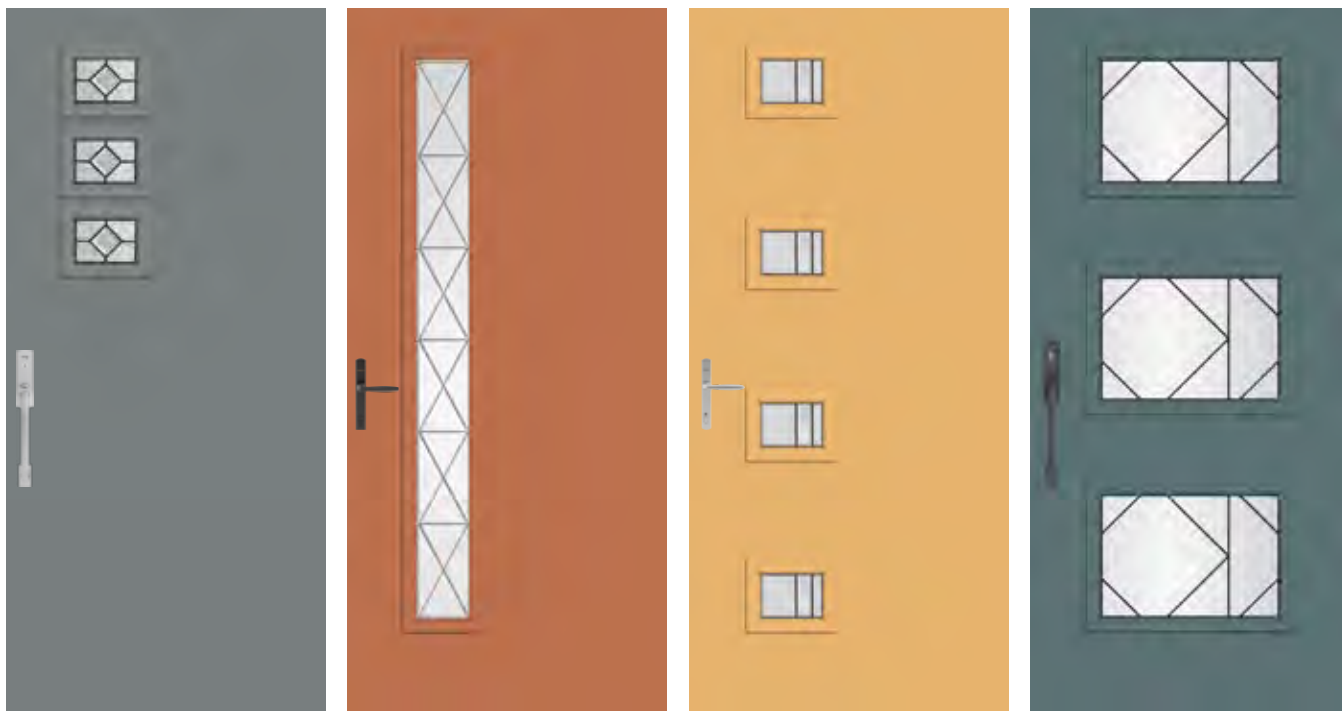

It's your decision, by design.

Pulse is geometry with energy. Designed to be fun and easy to mix and match with sleek, flush door and sidelite styles, you can create a modern entrance without missing a beat. Explore all the possible combinations at thermatru.com/pulse. Mix and match to get the style numbers needed to order. Turn the page for a glimpse of available styles and sizes.

The creativity is unlimited. Stain or paint the entrance any color.

These doors and sidelites come ready to stain or paint. So there's no limit to the creativity you can use when it comes to finishing touches.

WBDR / HVHZ Options: Look for this icon to find door styles that can be configured for WBDR or HVHZ.*