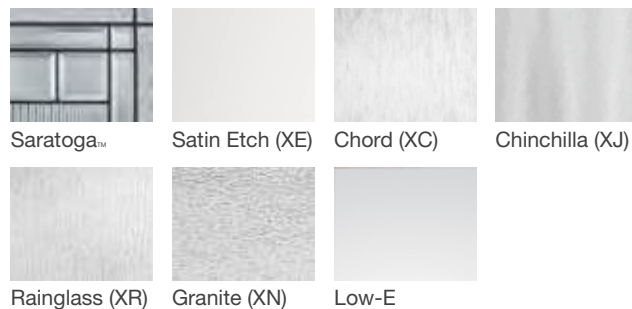

(28.6 mm / 1.125 in.)

Available Glass Shapes & SDL Patterns

Glass Shapes with GBG Patterns

Available Glass Options

Additional Sidelite Glass Options

NEW 8'0" Smooth-Star® Flush-Glazed Doors with Internal Blinds & Elevated Bottom Rail