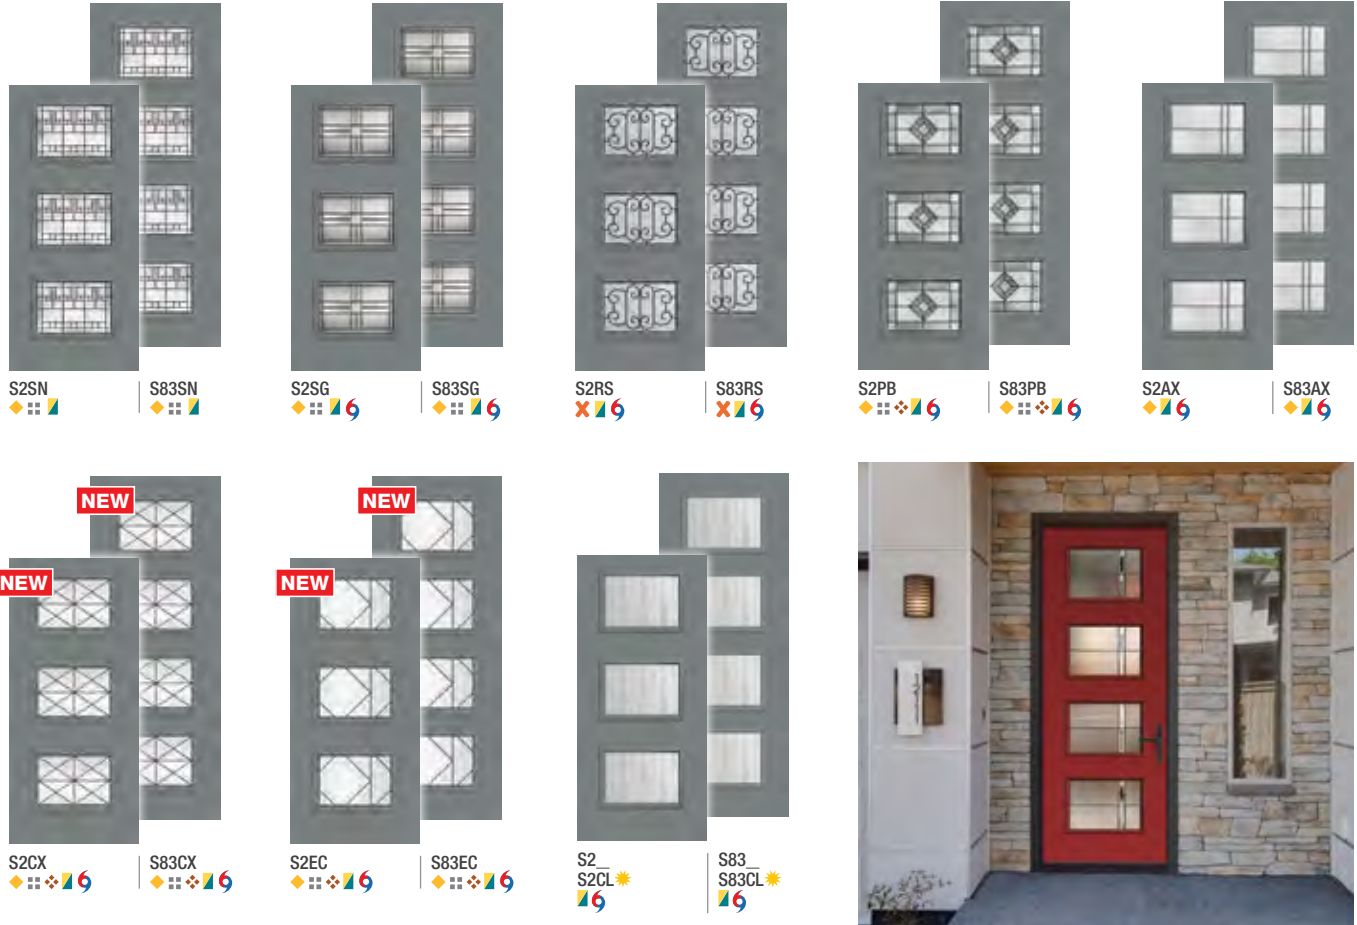

Ari

Note: Product images show exterior side of door.