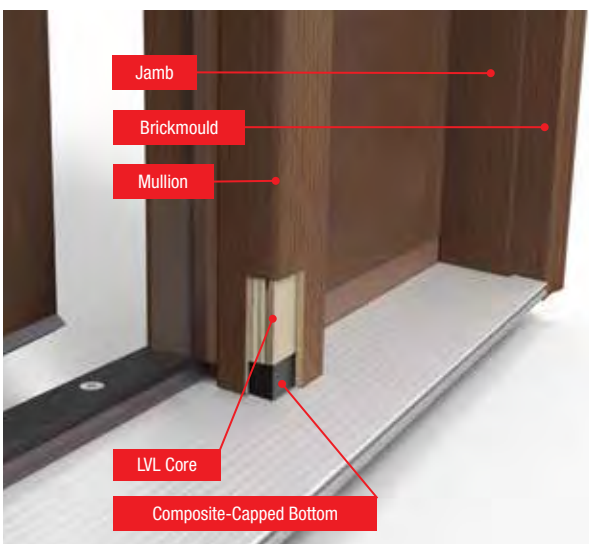

6 Lip-lite frame (shown right) features a **compression seal** against weather on the outside of the **door** and an **adhesive seal** against weather on the outside of the **glass**. **Flush-glazed glass** (shown left) is built directly into the door without a Lip-lite frame, featuring a **high-performance adhesive weather seal** inside and out.