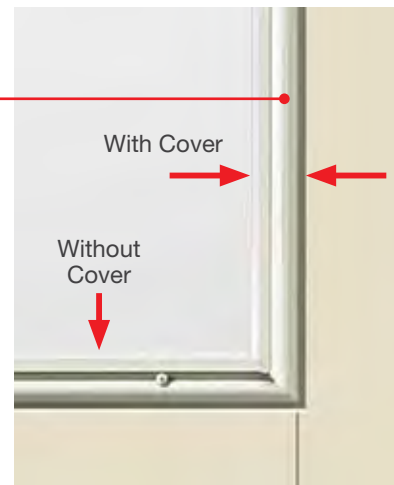

Impact Lip-Lite Frame

Features durable, paintable aluminum construction.

An attractive scrolled profile gives a thin, sleek appearance and a screw channel cover helps hide unsightly screws.