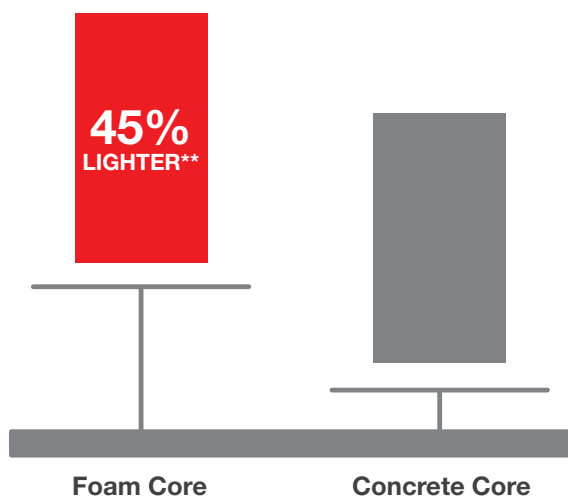

Therma-Tru® Fire-Rated Doors

From smooth to wood-grained, Therma-Tru offers products to meet most national and local code requirements for house-to-garage, multi-family residential and hotel / motel unit entries.* Explore a wide variety of 20-minute Fire-rated fiberglass and steel door styles.

- Fiber-Classic and Smooth-Star 20-minute Fire-rated fiberglass doors are now constructed with a polyurethane foam core that reduces overall door slab weight by 45% for easier handling and installation.**

20-Minute Fire-Rated Fiberglass Doors

- Tested to withstand a minimum of 20-minutes of fire exposure with temperatures that reach more than 1,400 degrees Fahrenheit.
- Features a 20-minute positive pressure rating.
- Certified by Intertek, Warnock Hersey for mortise lock use and features a wide lock stile to provide proper handleset reinforcement, combined with lock and hinge stiles that increase rigidity and stability.
- More durable than steel, and resist dents, scratches and rust, making them ideal for high-traffic, heavy-use environments.
- Features full-length lock side blocking, as well as blocking for panic and closure applications.
- Ideal for hotels, apartments, office buildings and other applications with security locks and card readers.

Additional Options

- Solid-panel steel wood-edge doors also available with the 20-minute Fire-rated label, starting on page 245.

For California Projects

Therma-Tru Fiber-Classic and Smooth-Star 20-minute Fire-rated fiberglass doors meet or exceed building codes and regulations specific to the state of California, including:

- ✓ California Wildland Urban Interface (WUI) requirements.
- ✓ California Air Resources Board (CARB) formaldehyde regulations.
- ✓ California State Fire Marshall test CA SFM 12-7A-1.

For Florida Projects

Therma-Tru Fiber-Classic and Smooth-Star foam core 20-minute Fire-rated fiberglass doors include options to meet building codes and regulations specific to the state of Florida.

- ✓ Approved for structural use in Florida.
- ✓ Approved for Wind-Borne Debris Regions (WBDR).

*To confirm fire door requirements in your jurisdiction, always check with your local building code authority.

**Comparison of 20-minute foam core Fire-rated door to a 20-minute concrete core Fire-rated door with similar style.

Note: To see the third-party Intertek (Warnock-Hersey) listing reports, visit www.thermatru.com/performance.

Left: Smooth-Star Door – SSF120