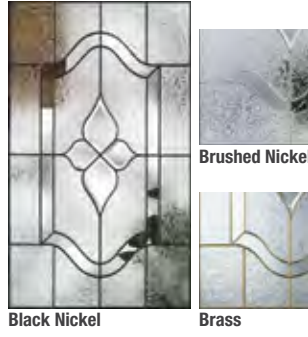

Black Nickel   Brass
Concorde
Glass Privacy Rating: **8**