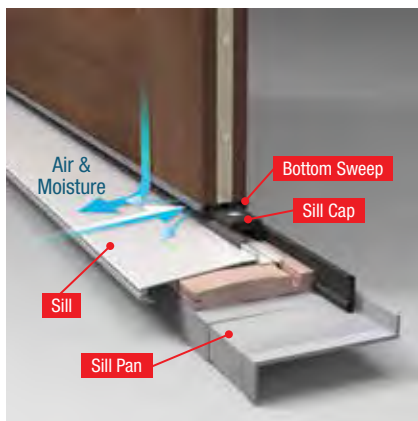

2 Sill and bottom sweep form a tight seal against wind-driven moisture infiltration at the bottom of the door system and help channel moisture away from the home. **Sill pan** (recommended) adds an extra layer of protection to help keep moisture away from the subfloor.