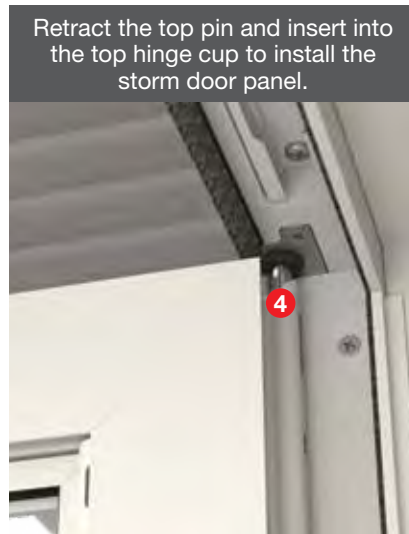

Note: See your Therma-Tru seller or visit www.thermatru.com for details on limited warranties and exclusions.

The storm door is easy to install at the jobsite.

The concealed hinges featuring retractable pins **4** and the revolutionary hidden closer with Click&Hold™ technology **5** enable a quick and intuitive installation experience. After the installation of the entry door, install the closer, sweep and hardware. Then, follow these three simple steps to complete the job. **Scan the QR code to learn more about storm door panel installation.**