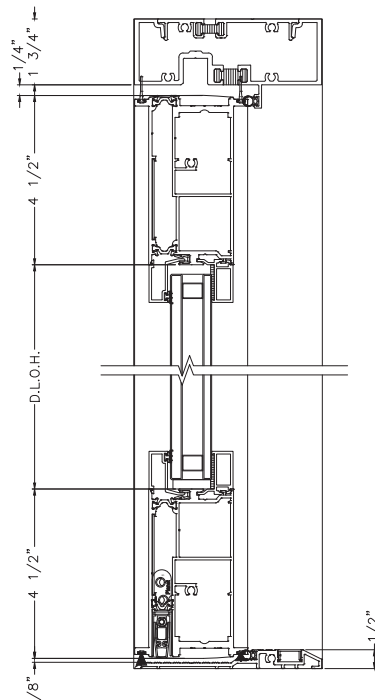

French Door

Sill ADA