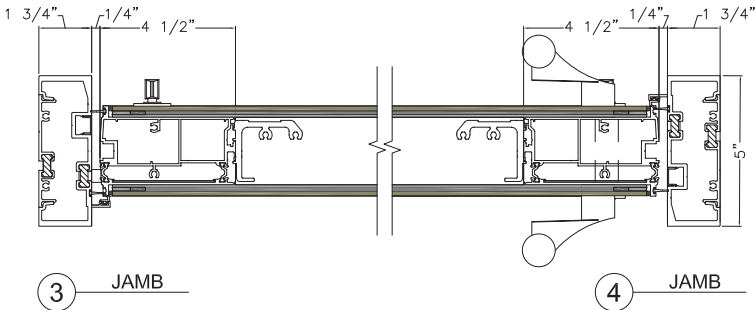

ESKIN OPT Pivot & French configurations

Pivot

French

CAPTURED GLASS

Pivot & French configurations

ES-PSD5030T

TECHNICAL DETAILS

ES-PSD5030T-027
HIGH THRESHOLD