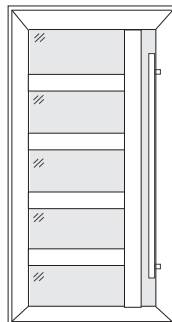

STRADA

DROPP
TREVISO

DONUM

*Decorative Muntins 5,5" are only available with laminated glass.

Decorative 5.5" TIERS MUNTINS

FRENCH DOOR | TIERS MUNTINS | TIER FULL

TIER 4

TIER 5