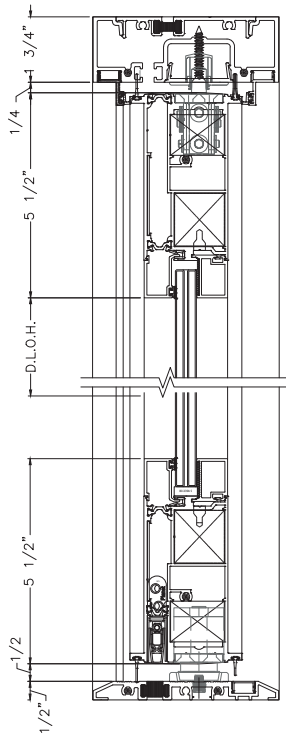

ES-PSD5030T

TECHNICAL DETAILS

ES-PSD5030T-027
HIGH THRESHOLD

Pivot Door

Sill