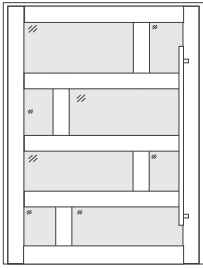

Decorative 5.5” MUNTINS

PIVOT DOOR | MUNTINS | BRICKELL | NOGAL

BRICKELL 3

BRICKELL 4

STRADA

DROPP
TREVISO

DONUM

*Decorative Muntins 5,5” are only available with laminated glass.