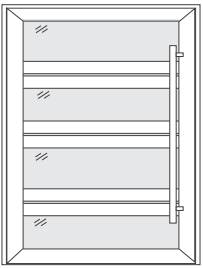

Decorative 5.5” MUNTINS

PIVOT DOOR | MUNTINS | BRICKELL | NOGAL

BRICKELL 3

BRICKELL 4

STRADA

DROPP
TREVISO

DONUM

*Decorative Muntins 5,5” are only available with laminated glass.