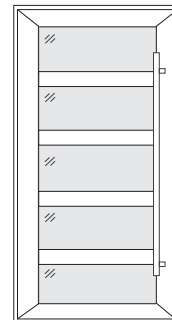

STRADA

DROPP
TREVISO

DONUM

*Decorative Muntins 5,5" are only available with laminated glass.

Decorative 5.5" TIERS MUNTINS

FRENCH DOOR | TIERS MUNTINS | TIER FULL

TIER 4

TIER 5