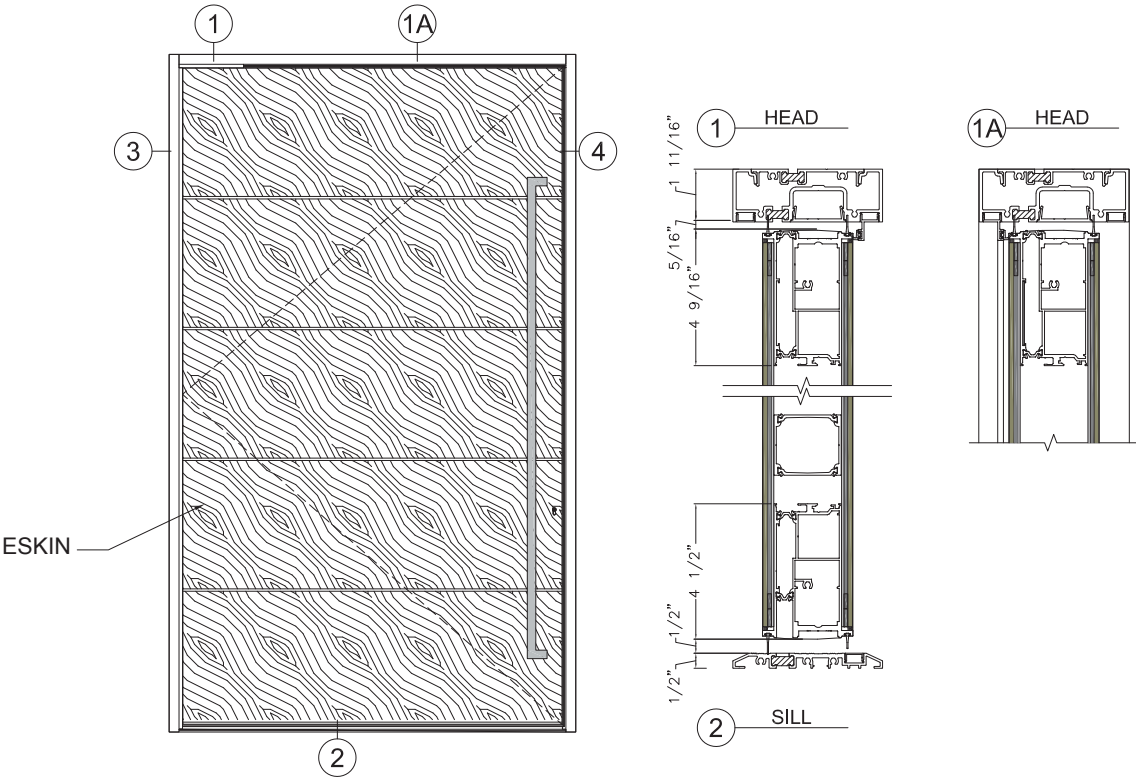

ESKIN OPT Pivot & French configurations

Pivot

French

CAPTURED GLASS

Pivot & French configurations

ES-PSD5030T

TECHNICAL DETAILS

ES-PSD5030T-027
HIGH THRESHOLD