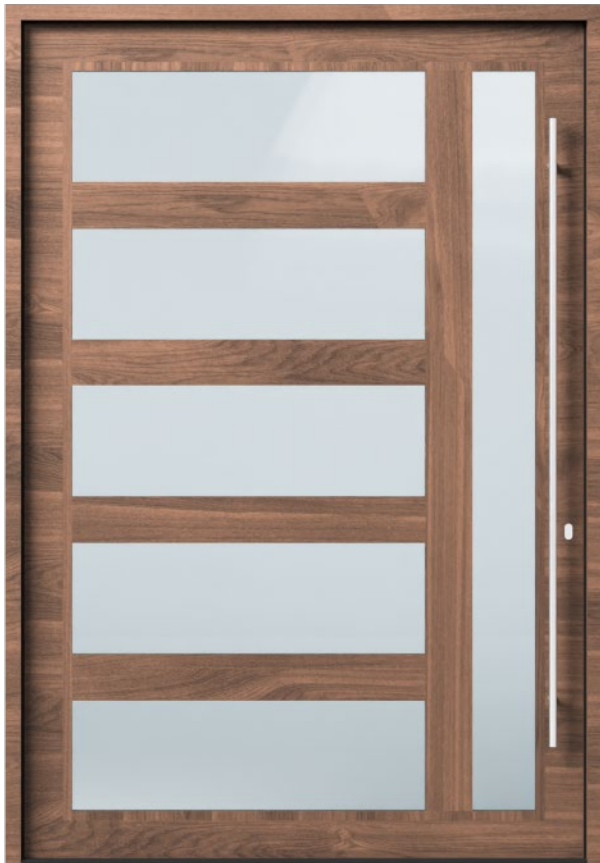

Design.
Quality.
Luxury.

Decorative 5.5"
TIERS MUNTINS

PIVOT DOOR | TIERS | TIER 5 LATERAL | TEKA

TIER 4