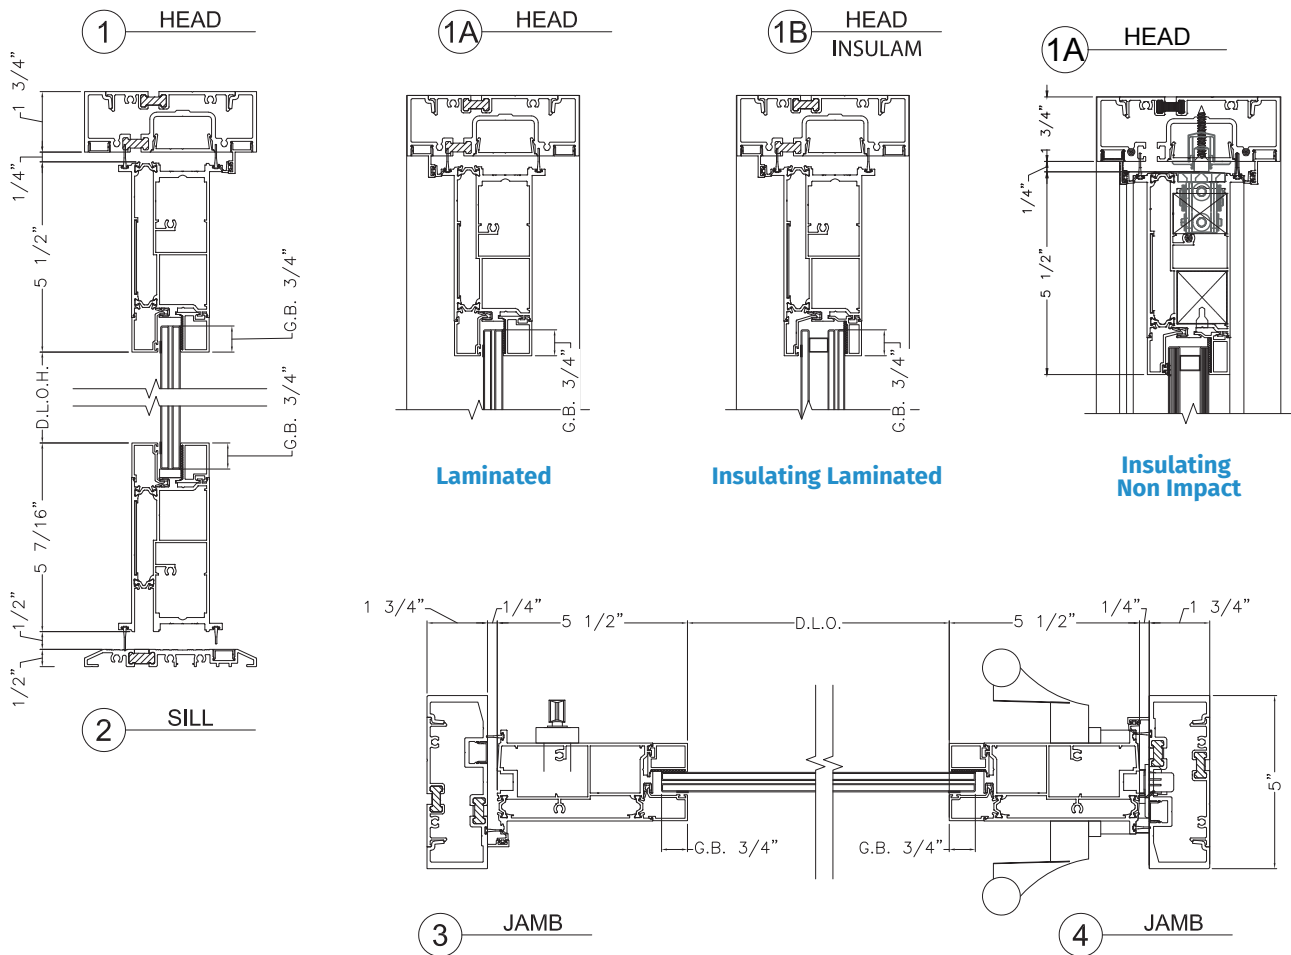

ESKIN OPT Pivot & French configurations

Pivot

French

CAPTURED GLASS

Pivot & French configurations

ES-PSD5030T

TECHNICAL DETAILS

ES-PSD5030T-027
HIGH THRESHOLD