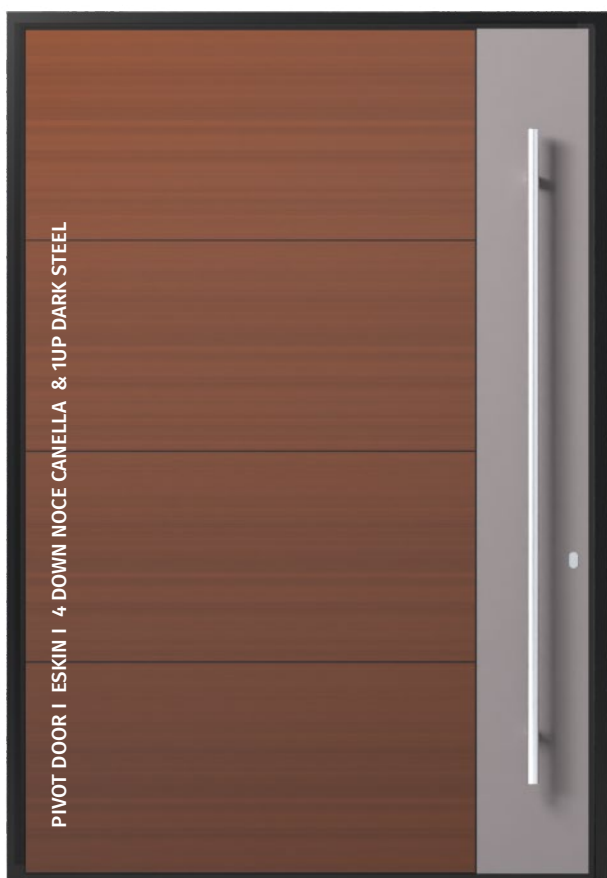

Unleash your creativity with
the customizable options
for our **Pivot Doors**.

PIVOT DOOR | SSG GLASS | SUNSET GREEN

PIVOT DOOR CONFIGURATIONS

Let your imagination soar as you create a unique entrance that reflects your personal style and complements the architectural harmony of your space with our customizable options.

Wood Panels ESKIN

3 DOWN

8 DOWN - 1 UP

1 UP - 8 DOWN
1 UP

4 UP

8 UP

4 DOWN

*Frame finish is not the same as ESKIN finish.