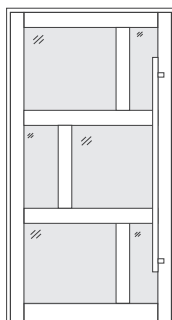

Decorative 5.5" MUNTINS

FRENCH DOOR | MUNTINS | STRADA | NOGAL

BRICKELL 3